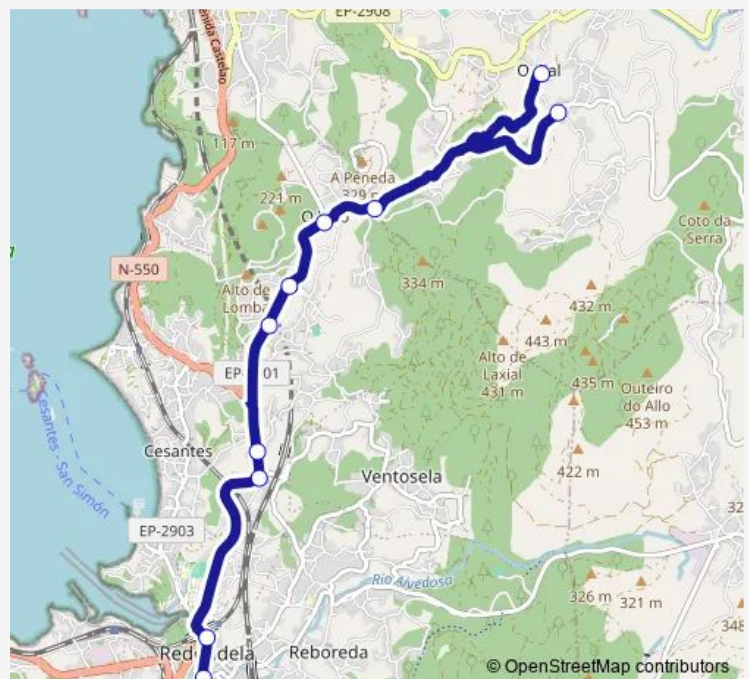

Route schedule

Redondela (A Farola) — Castelo De Soutomaior

Monday	07:30-20:30
Tuesday	07:30-20:30
Wednesday	07:30-20:30
Thursday	07:30-20:30
Friday	07:30-20:30
Saturday	07:45-11:00
Sunday	—

Route info

Direction: Redondela (A Farola)

Stops: 10

Trip Duration: 0 hour 20 min

■ XG624022 — Redondela (A Farola) - Castelo De Soutomaior

BusMaps

XG624022 Bus time schedules and route maps are available in an offline PDF at busmaps.com. Use the busmaps.com website to see live bus times, train schedule or subway schedule, and step-by-step directions for all public transit in Pontevedra