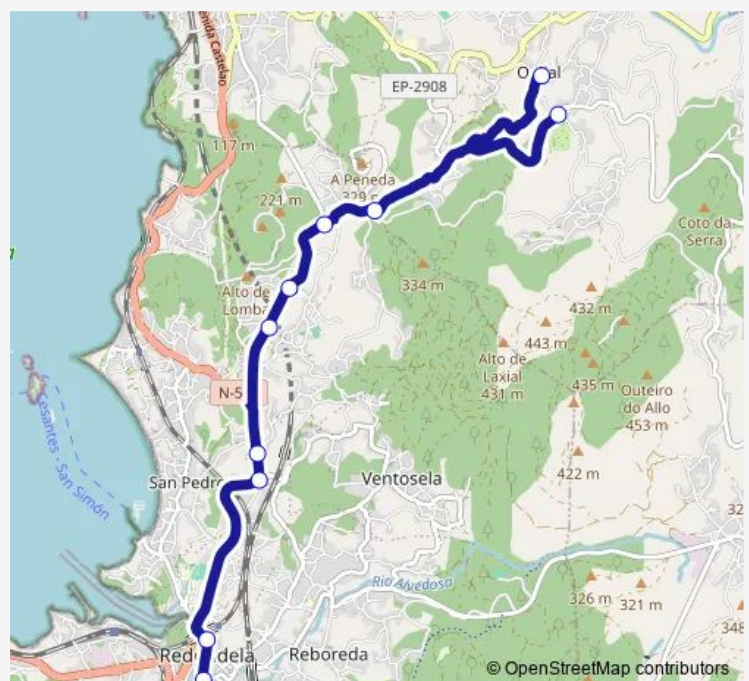

Route schedule

Redondela (A Farola) — Castelo De Soutomaior

Monday 07:30-20:30

Tuesday 07:30-20:30

Wednesday 07:30-20:30

Thursday 07:30-20:30

Friday 07:30-20:30

Saturday 07:45-11:00

Sunday —

Route info

Direction: Redondela (A Farola)

Stops: 10

Trip Duration: 0 hour 20 min

■ Xg624022 — Redondela (A Farola) - Castelo De Soutomaior

Xg624022 Bus time schedules and route maps are available in an offline PDF at busmaps.com. Use the busmaps.com website to see live bus times, train schedule or subway schedule, and step-by-step directions for all public transit in Pontevedra