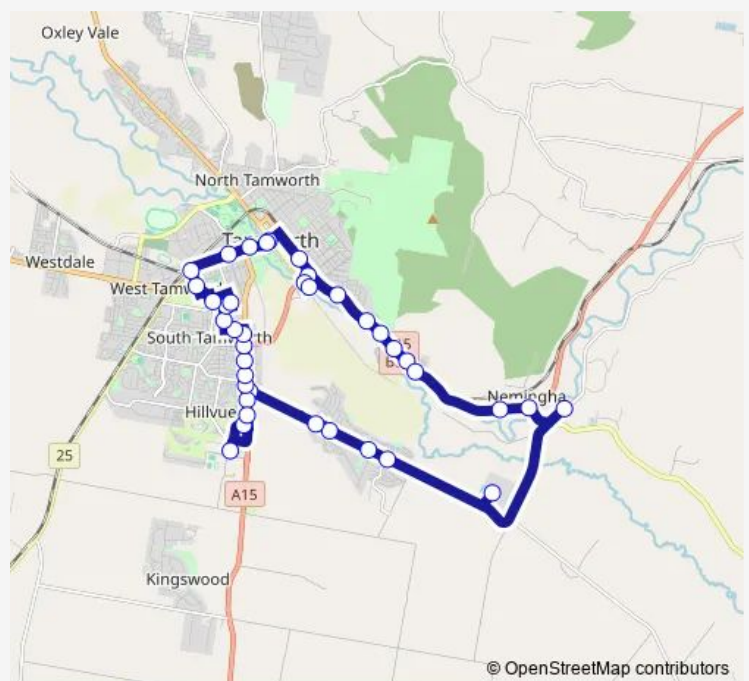

# Rail Replacement Bus Service CM3 Tamworth Country Music Festival Route 3

[Go to website](#)

**Direction**

Stand F Brisbane St — Brisbane St At Kable Av

39 stops

[Open route schedule](#)

- Stand F Brisbane St
- Marius At Hill St
- Murray St After Marius St
- Peel St Opp Australian Country Music Hall Of Fame
- East St After Peel St
- Armidale Rd Before Hall St
- Armidale Rd Opp 479
- Armidale Rd Opp Colonial Inn
- Armidale Rd After Crawford St
- Armidale Rd Opp Herberts Dr
- Armidale Rd Opp Tiki St
- Armidale Rd Before Somerset Pl
- New England Hwy At Railway St
- Nemingha Hall, Back Kootingal Rd
- Farrer Memorial Agricultural High School
- Calala Lane At Falcon Dr
- Calala Lane After Darrell Rd
- Calala Lane Opp Osprey Way
- Calala Lane After Boronia Dr
- Calala Lane Before Goonoo Goonoo Rd
- 380 Goonoo Goonoo Rd

**Route schedule**

Stand F Brisbane St — Brisbane St At Kable Av

Monday	07:15-00:15 <sup>+1</sup>
Tuesday	07:15-00:15 <sup>+1</sup>
Wednesday	07:15-00:15 <sup>+1</sup>
Thursday	07:15-00:15 <sup>+1</sup>
Friday	07:15-02:15 <sup>+1</sup>
Saturday	07:15-02:15 <sup>+1</sup>
Sunday	07:15-00:15 <sup>+1</sup>

**Route info**

Direction: Stand F Brisbane St

Stops: 39

Trip Duration: 0 hour 58 min

CM3 — Tamworth Country Music Festival Route 3

Longyard Hotel, The Ringers Rd

Aelec/Trecc, Ringers Rd

Goonoo Goonoo Rd At Craigends Lane