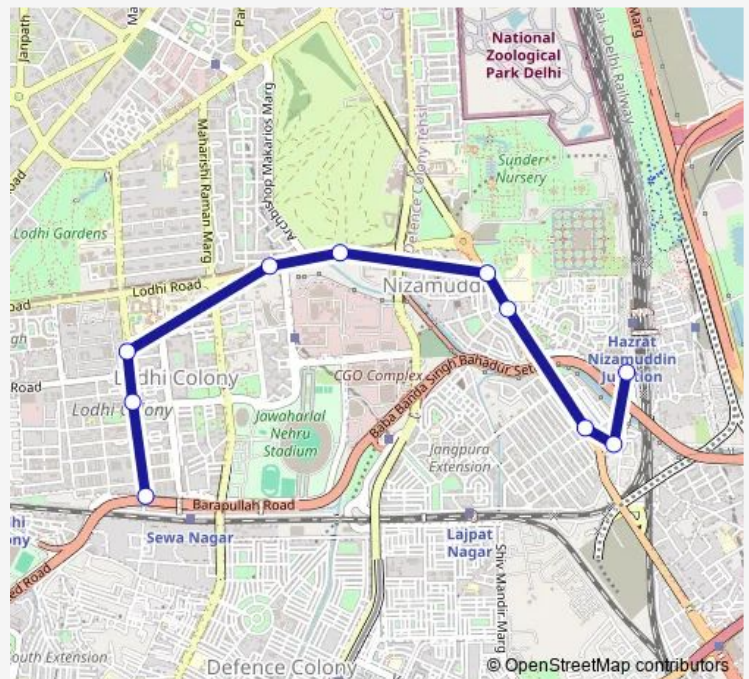

Route schedule

Kushak Nallah Depot — Nizamuddin Railway Station

Monday 07:57-21:09

Tuesday 07:57-21:09

Wednesday 07:57-21:09

Thursday 07:57-21:09

Friday 07:57-21:09

Saturday 07:57-21:09

Sunday 07:57-21:09

Route info

Direction: Kushak Nallah Depot

Stops: 10

Trip Duration: 0 hour 18 min

408Inkstlup

BusMaps

408Inkstlup Bus time schedules and route maps are available in an offline PDF at busmaps.com. Use the busmaps.com website to see live bus times, train schedule or subway schedule, and step-by-step directions for all public transit in Defence Colony