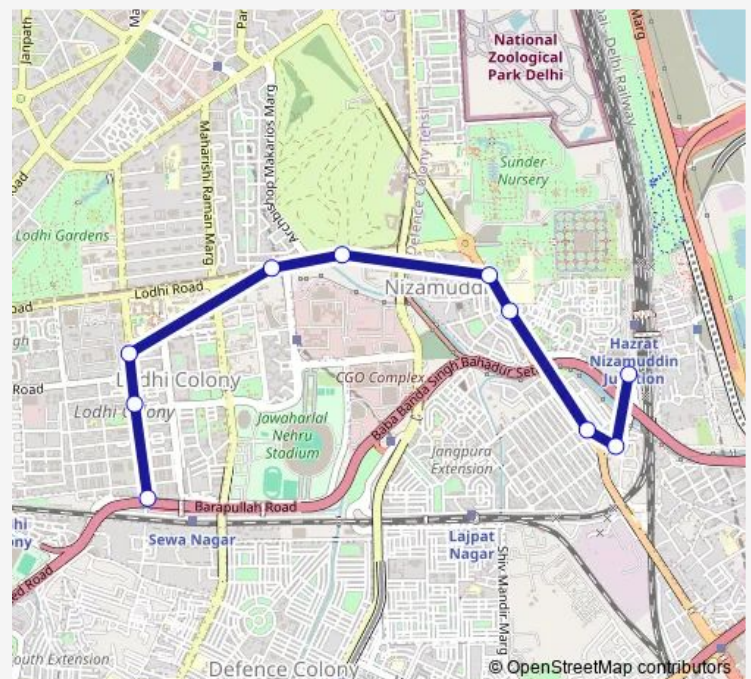

Bus 408Inkstlup

[Go to website](#)

Direction

Kushak Nallah Depot — Nizamuddin Railway Station

10 stops

[Open route schedule](#)

Kushak Nallah Depot

Lodhi Colony

Route schedule

Kushak Nallah Depot — Nizamuddin Railway Station

Monday 07:57-21:09

Tuesday 07:57-21:09

Wednesday 07:57-21:09

Thursday 07:57-21:09

Friday 07:57-21:09

Saturday 07:57-21:09

Sunday 07:57-21:09

Route info

Direction: Kushak Nallah Depot

Stops: 10

Trip Duration: 0 hour 18 min

408Inkstlup

BusMaps

408Inkstlup Bus time schedules and route maps are available in an offline PDF at busmaps.com. Use the busmaps.com website to see live bus times, train schedule or subway schedule, and step-by-step directions for all public transit in Defence Colony