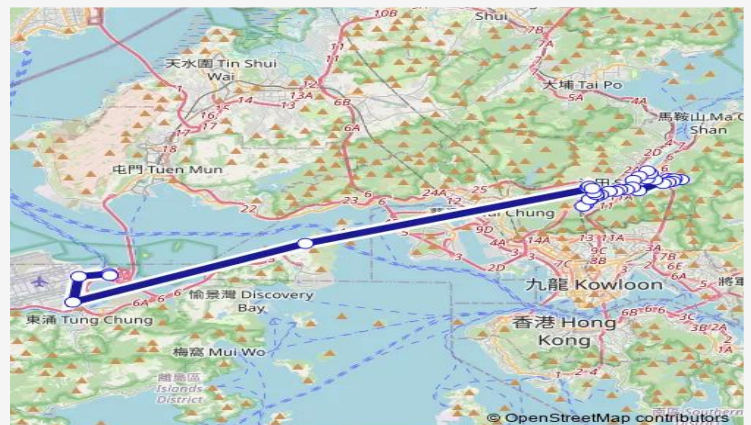

[Ctb] THE Hang Seng University OF Hong Kong, Kwong SIN Street[[Kmb+Ctb] THE Hang Seng University OF Hong Kong/
The Hang Seng University OF Hong Kong, Kwong SIN Street[[Kmb] THE Hang Seng University OF Hong Kong[[Lwb] THE Hang Seng University OF Hong Kong

[Ctb] Ngau PEI SHA NEW Village, Ngau PEI SHA Street[[Kmb+Ctb] Ngau PEI SHA NEW Village/
Ngau PEI SHA NEW Village, Ngau PEI SHA Street[[Kmb] Ngau PEI SHA NEW Village[[Lwb] Ngau PEI SHA NEW Village

Route schedule

[Ctb] Shui Chuen O Estate[[Kmb+Ctb] Shui Chuen O BUS Terminus/
Shui Chuen O Estate[[Kmb] Shui Chuen O B/T[[Lwb] Shui Chuen O B/T — [Ctb] Hong Kong-Zhuhai-Macao Bridge Hong Kong Port[[Db] Domestic NON-Franchised BUS Pick-UP Area OF Hong Kong-Zhuhai-Macao Bridge (Hong Kong Port) Public Transport Interchange (Pick UP Only)[[Lwb] Hzmb Hong Kong Port[[Nlb] Hzmb Hong Kong Port[[Pi] Domestic NON-Franchised BUS Pick-UP Area OF Hong Kong-Zhuhai-Macao Bridge (Hong Kong Port) Public Transport Interchange

Monday	04:10-04:35
Tuesday	04:10-04:35
Wednesday	04:10-04:35
Thursday	04:10-04:35
Friday	04:10-04:35
Saturday	04:10-04:35
Sunday	04:10-04:35

Route info

Direction: [Ctb] Shui Chuen O Estate[[Kmb+Ctb] Shui Chuen O BUS Terminus/
Shui Chuen O Estate[[Kmb] Shui Chuen O B/T[[Lwb] Shui Chuen O B/T

Stops: 34

Trip Duration: 1 hour 37 min