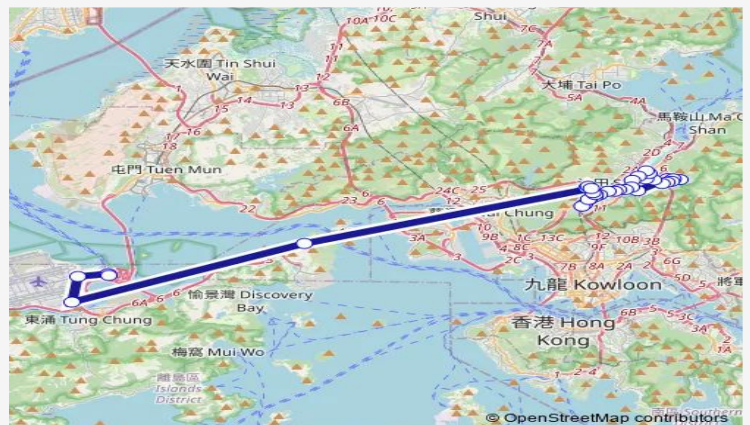

[Ctb] Hang Seng University OF Hong Kong, Kwong SIN Street[[Kmb+Ctb] THE Hang Seng University OF Hong Kong/
Hang Seng University OF Hong Kong, Kwong SIN Street[[Kmb] THE Hang Seng University OF Hong Kong][Lwb] THE Hang Seng University OF Hong Kong

[Ctb] Ngau PEI SHA NEW Village, Ngau PEI SHA Street[[Kmb+Ctb] Ngau PEI SHA NEW Village/
Ngau PEI SHA NEW Village, Ngau PEI SHA Street[[Kmb] Ngau PEI SHA NEW Village][Lwb] Ngau PEI SHA NEW Village

Route schedule

[Ctb] Shui Chuen O Estate[[Kmb+Ctb] Shui Chuen O BUS Terminus/
Shui Chuen O Estate[[Kmb] Shui Chuen O B/T][Lwb] Shui Chuen O B/T — [Ctb] Hong Kong-Zhuhai-Macao Bridge Hong Kong Port[[Db] Domestic NON-Franchised BUS Pick-UP Area OF Hong Kong-Zhuhai-Macao Bridge (Hong Kong Port) Public Transport Interchange (Pick UP Only)][Lwb] Hzmb Hong Kong Port[[Nlb] Hzmb Hong Kong Port[[Pi] Domestic NON-Franchised BUS Pick-UP Area OF Hong Kong-Zhuhai-Macao Bridge (Hong Kong Port) Public Transport Interchange

Monday	04:10-04:35
Tuesday	04:10-04:35
Wednesday	04:10-04:35
Thursday	04:10-04:35
Friday	04:10-04:35
Saturday	04:10-04:35
Sunday	04:10-04:35

Route info

Direction: [Ctb] Shui Chuen O Estate[[Kmb+Ctb] Shui Chuen O BUS Terminus/
Shui Chuen O Estate[[Kmb] Shui Chuen O B/T][Lwb] Shui Chuen O B/T

Stops: 34

Trip Duration: 1 hour 35 min