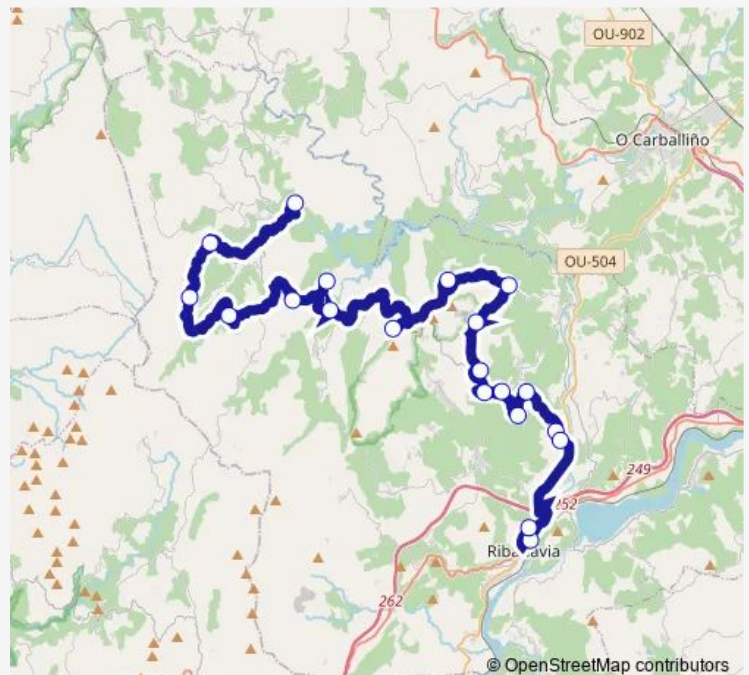

Friday 07:30

Saturday —

Sunday —

Route info

Direction: Pascais

Stops: 20

Trip Duration: 1 hour 0 min

Xg706007 — IES DE Ribadavia-Pascais

Direction

IES DE Ribadavia — Pascais

20 stops

[Open route schedule](#)

IES DE Ribadavia

Ribadavia E.A.

Beade (granxa)

Beade (fonte)