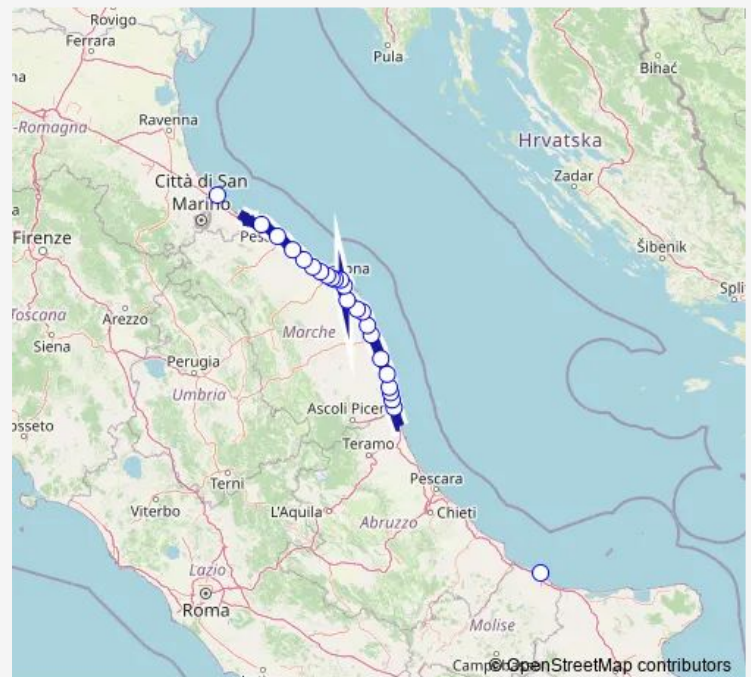

Rail 9594d Da Bari Centrale a Milano Centrale

[Go to website](#)

Direction

Termoli — Rimini

24 stops

[Open route schedule](#)

Termoli

Porto d'Ascoli

Loreto

Osimo-Castelfidardo

Varano

Ancona

Ancona Torrette

Palombina

Falconara M.ma

Montemarciano

Marzocca

Senigallia

Marotta-Mondolfo

Route schedule

Termoli — Rimini

Monday	17:58
Tuesday	17:58
Wednesday	17:58
Thursday	17:58
Friday	17:58
Saturday	17:58
Sunday	—

Route info

Direction: Termoli

Stops: 24

Trip Duration: 2 hour 44 min

■ 9594d — Da Bari Centrale a Milano Centrale

Fano

Pesaro

Rimini

9594d Rail time schedules and route maps are available in an offline PDF at busmaps.com. Use the busmaps.com website to see live bus times, train schedule or subway schedule, and step-by-step directions for all public transit in Ancona