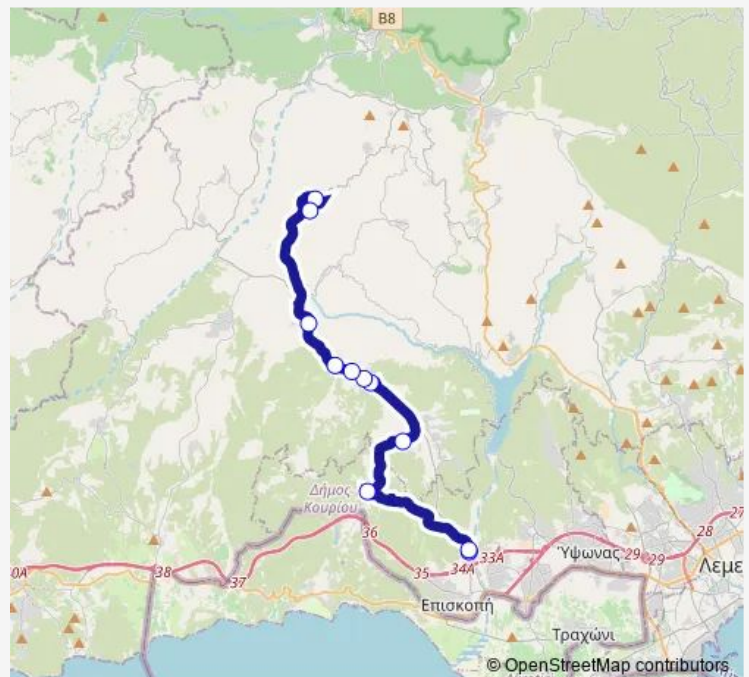

### Route schedule

Kantou Community Board — 2nd Vouni

Monday	—
Tuesday	—
Wednesday	—
Thursday	—
Friday	—
Saturday	09:40-12:55
Sunday	09:40-12:55

### Route info

Direction: Kantou Community Board

Stops: 11

Trip Duration: 0 hour 40 min

40M — Vouni - Agios Amvrosios - Zanakia - Sotira - Kantou