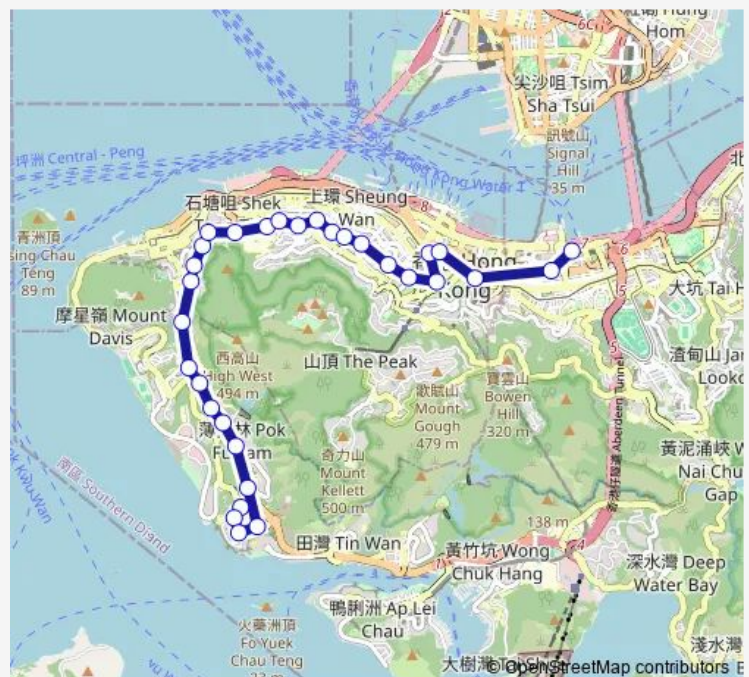

Friday

—

Saturday

—

Sunday

06:10-06:50

Route info

Direction: [Ctb] WAH FU (North)

Stops: 31

Trip Duration: 0 hour 49 min

■ 40M — WAH FU (North) - Exhibition Centre Station

Kong/
Chiu Sheung School Hong Kong, POK FU LAM Road

[Ctb] King'S College, Bonham Road|[Kmb+Ctb] King'S College/
King'S College, Bonham Road