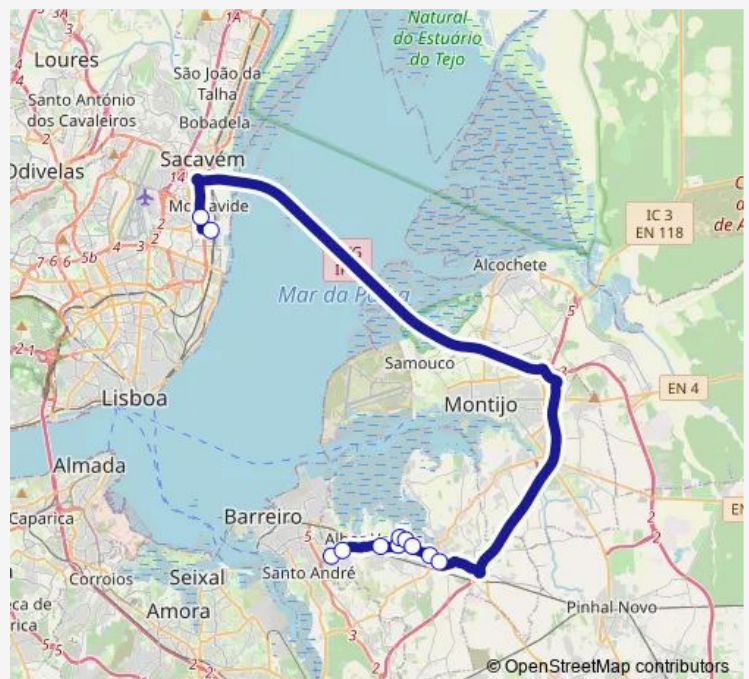

Moita (EN 11) Posto Combust (Rot)

Lisboa (PÇ José Queirós)

Gare do Oriente 24-C

Route schedule

AV 1º DE Maio - ESC Mouzinho DA Silveira — Gare do Oriente 24-C

Monday	06:00-07:50
Tuesday	06:00-07:50
Wednesday	06:00-07:50
Thursday	06:00-07:50
Friday	06:00-07:50
Saturday	—
Sunday	—

Route info

Direction: AV 1º DE Maio - ESC Mouzinho DA Silveira

Stops: 11

Trip Duration: 0 hour 40 min

4701 Bus time schedules and route maps are available in an offline PDF at busmaps.com. Use the busmaps.com website to see live bus times, train schedule or subway schedule, and step-by-step directions for all public transit in Moita