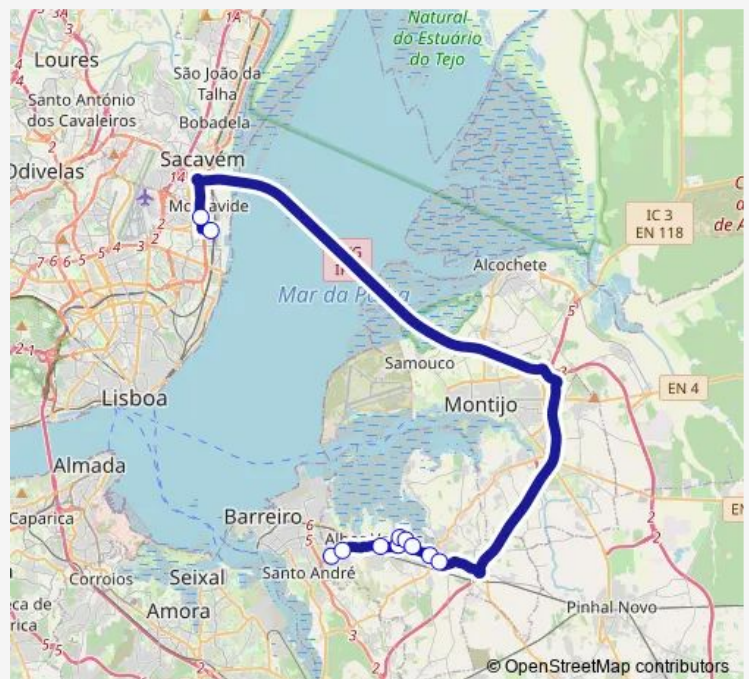

Moita (EN 11) Posto Combust (Rot)

Lisboa (PÇ José Queirós)

Gare do Oriente 25-C

Route schedule

AV 1º DE Maio - ESC Mouzinho DA Silveira — Gare do Oriente 25-C

Monday	06:00-07:50
Tuesday	06:00-07:50
Wednesday	06:00-07:50
Thursday	06:00-07:50
Friday	06:00-07:50
Saturday	—
Sunday	—

Route info

Direction: AV 1º DE Maio - ESC Mouzinho DA Silveira

Stops: 11

Trip Duration: 0 hour 40 min

4701 Bus time schedules and route maps are available in an offline PDF at busmaps.com. Use the busmaps.com website to see live bus times, train schedule or subway schedule, and step-by-step directions for all public transit in Moita