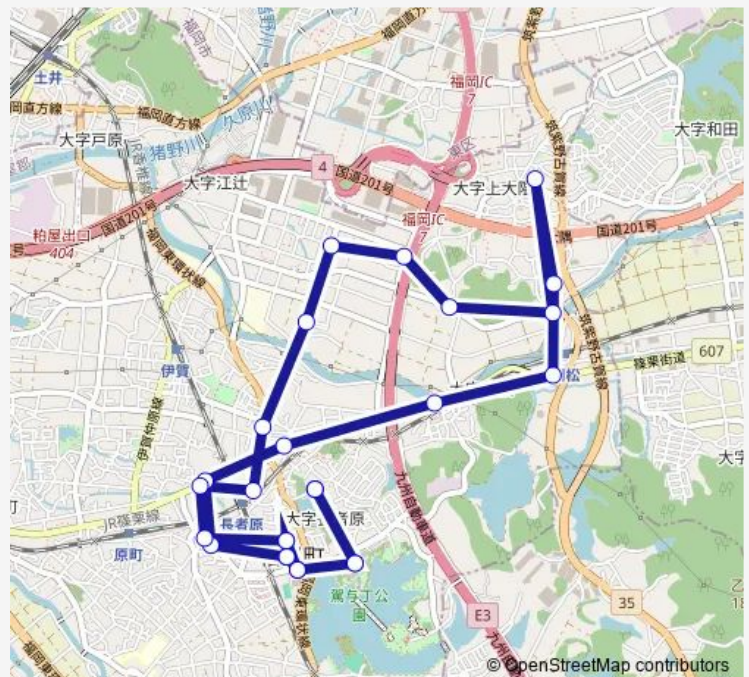

Bus Aコース (早朝便) Aコース (大隈・上大隈・江辻)

[Go to website](#)

Direction

undefined — undefined

0 stops

[Open route schedule](#)

Route schedule

undefined — undefined

Monday 08:30

Tuesday 08:30

Wednesday 08:30

Thursday 08:30

Friday 08:30

Saturday 08:30

Sunday 08:30

Route info

Direction:

Stops: 0

Trip Duration: – min

■ Aコース (早朝便) — Aコース (大隈・上大隈・江辻) BusMaps

Aコース (早朝便) Bus time schedules and route maps are available in an offline PDF at busmaps.com. Use the busmaps.com website to see live bus times, train schedule or subway schedule, and step-by-step directions for all public transit in Fukuoka