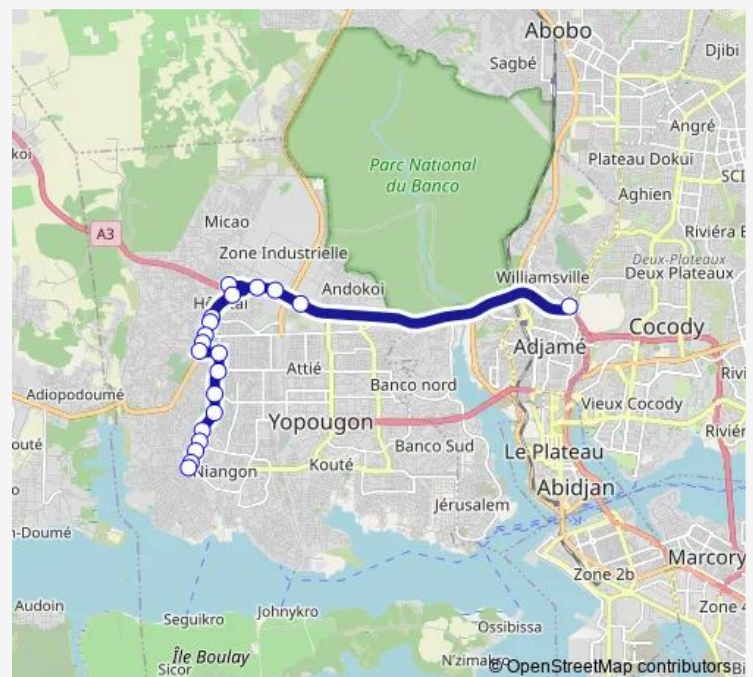

### Route schedule

Gare Kobenan Agban — Carrefour Académie

Monday	06:00
Tuesday	06:00
Wednesday	06:00
Thursday	06:00
Friday	06:00
Saturday	06:00
Sunday	06:00

### Route info

Direction: Gare Kobenan Agban

Stops: 20

Trip Duration: 1 hour 15 min

■ gbaka : Gare Kobenan Agban ↔ Yopougon Carrefour Académie

BusMaps

## Route info

Direction: Carrefour Académie

Stops: 29

Trip Duration: 1 hour 35 min

Pont Ferrail

Station Shell

Adjamé Liberté

Gare Kobenan Agban