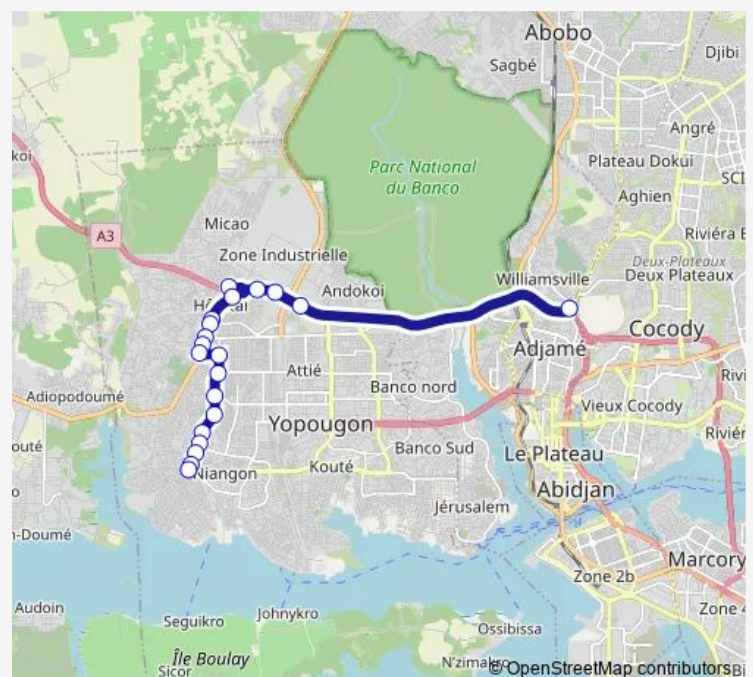

### Route schedule

Gare Kobenan Agban — Carrefour Académie

Monday 06:00

Tuesday 06:00

Wednesday 06:00

Thursday 06:00

Friday 06:00

Saturday 06:00

### Route info

Direction: Gare Kobenan Agban

Stops: 20

Trip Duration: 1 hour 15 min

gbaka : Gare Kobenan Agban ↔ Yopougon Carrefour Académie

## Route info

Direction: Carrefour Académie

Stops: 29

Trip Duration: 1 hour 35 min

Pont Ferrail

Station Shell

Adjamé Liberté

Gare Kobenan Agban