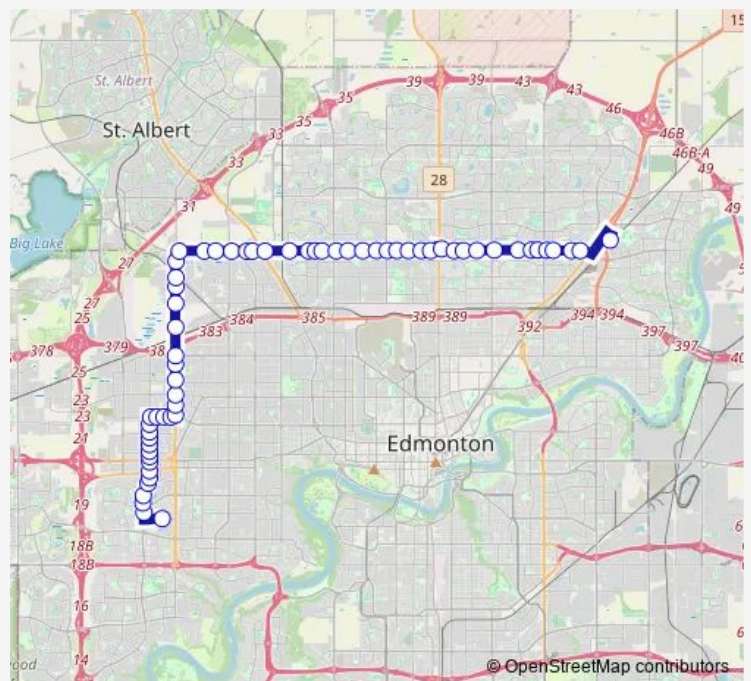

87 Street & 137 Avenue

90A Street & 137 Avenue

Northgate Transit Centre Bay D

97 Street & 137 Avenue

102 Street & 137 Avenue

104 Street & 137 Avenue

108 Street & 137 Avenue

Admiral Girouard Street & 137 Avenue

Castle Downs Road & 137 Avenue

116 Street & 137 Avenue

119 Street & 137 Avenue

122 Street & 137 Avenue

Route schedule

West Clareview Transit Centre Bay I — West Edmonton Mall Transit Centre Bay A

Monday 05:01-23:58

Tuesday 05:01-23:54

Wednesday 05:01-23:54

Thursday 05:01-23:54

Friday 05:01-00:01<sup>+1</sup>

Saturday 06:31-23:58

Sunday 07:01-00:01<sup>+1</sup>

Route info

Direction: West Clareview Transit Centre Bay I

Stops: 60

Trip Duration: 0 hour 48 min

054 — West Edmonton Mall - West Clareview

123a Street & 137 Avenue

127 Street & 137 Avenue

127 Street & 137 Avenue

131 Street & 137 Avenue

133 Street & 137 Avenue