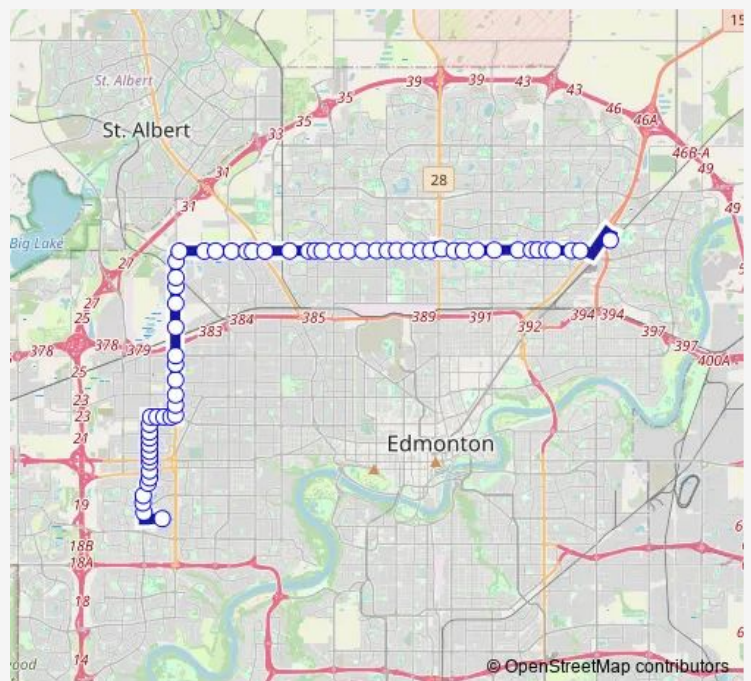

Manning Drive & 137 Avenue

56 Street & 137 Avenue

58 Street & 137 Avenue

63 Street & 137 Avenue

68 Street & 137 Avenue

70 Street & 137 Avenue

74 Street & 137 Avenue

82 Street & 137 Avenue

87 Street & 137 Avenue

90A Street & 137 Avenue

Northgate Transit Centre Bay D

97 Street & 137 Avenue

102 Street & 137 Avenue

104 Street & 137 Avenue

108 Street & 137 Avenue

Admiral Girouard Street & 137 Avenue

Castle Downs Road & 137 Avenue

116 Street & 137 Avenue

119 Street & 137 Avenue

122 Street & 137 Avenue

Route schedule

West Clareview Transit Centre Bay I — West Edmonton Mall Transit Centre Bay A

Monday	05:01-23:54
Tuesday	05:01-23:54
Wednesday	05:01-23:54
Thursday	05:01-23:54
Friday	05:01-23:54
Saturday	06:31-23:58
Sunday	07:01-00:01 ⁺¹

Route info

Direction: West Clareview Transit Centre Bay I

Stops: 60

Trip Duration: 0 hour 46 min

054 — West Edmonton Mall - West Clareview

123a Street & 137 Avenue

127 Street & 137 Avenue

127 Street & 137 Avenue