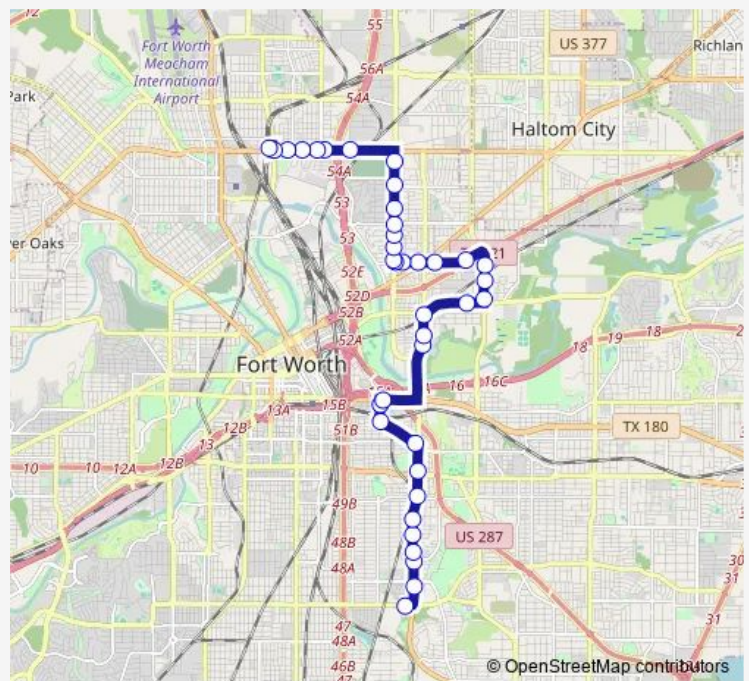

Beach & Marsalis

Airport Fwy & Harper

Race & Colonial

Route schedule

Sierra Vista Transfer Center Bay - 1 — North Side Station Bay - C

Monday 05:09-22:09

Tuesday 05:09-22:09

Wednesday 05:09-22:09

Thursday 05:09-22:09

Friday 05:09-22:09

Saturday 06:09-22:09

Sunday 06:09-21:09

Route info

Direction: Sierra Vista Transfer Center Bay - 1

Stops: 38

Trip Duration: 0 hour 42 min

28th & Decatur

North Side Station Bay - C

Direction

North Side Station Bay - C — Sierra Vista Transfer Center Bay - 1

41 stops

[Open route schedule](#)

North Side Station Bay - C

28th & Lulu

Direction: North Side Station Bay - C

Stops: 41

Trip Duration: 0 hour 41 min

1st & Brandies

Riverside & 4th - Galvez

Riverside & Ennis

Riverside & Vanhorn

Riverside & Huffman