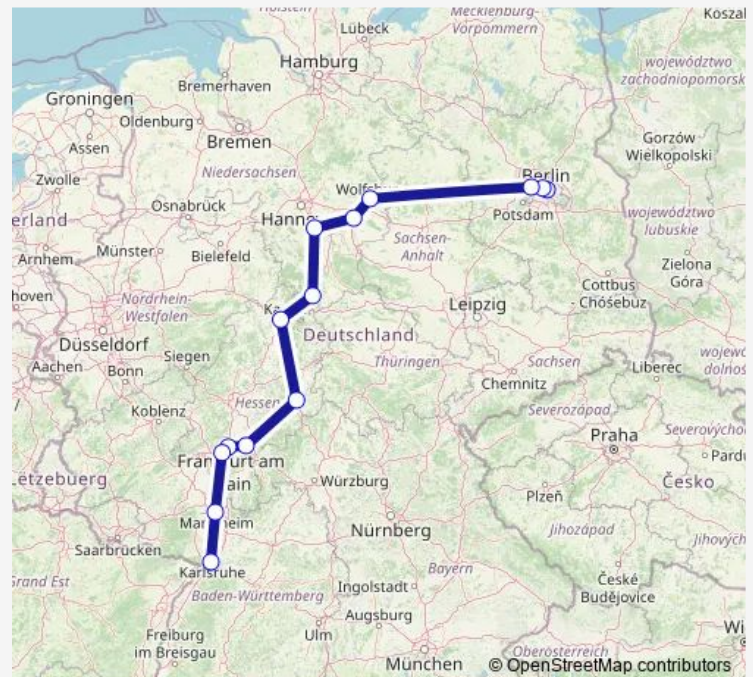

Rail ICE 877

[Go to website](#)

Direction

Berlin Ostbahnhof — Karlsruhe Hbf

14 stops

[Open route schedule](#)

Berlin Ostbahnhof

Berlin Hbf (tief)

Berlin-Spandau

Wolfsburg Hbf

Braunschweig Hbf

Hildesheim Hbf

Göttingen

Kassel-Wilhelmshöhe

Fulda

Hanau Hbf

Wednesday 17:48-18:18

Thursday 17:48-18:18

Friday 17:48

Saturday 17:48-18:18

Sunday 17:48-18:18

Route info

Direction: Berlin Ostbahnhof

Stops: 14

Trip Duration: 6 hour 34 min

ICE 877

ICE 877 Rail time schedules and route maps are available in an offline PDF at busmaps.com. Use the busmaps.com website to see live bus times, train schedule or subway schedule, and step-by-step directions for all public transit in Berlin