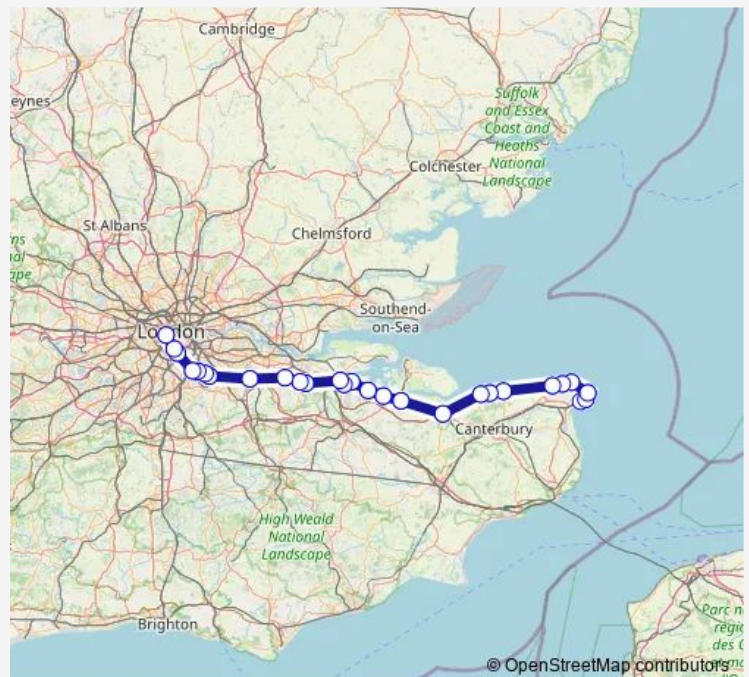

Whitstable

Chestfield & Swalecliffe

Herne Bay

Route schedule

London Victoria — London Victoria

Monday 11:40

Tuesday 11:40

Wednesday 11:40

Thursday 11:40

Friday 11:40

Saturday 07:40-16:40

Sunday —

Route info

Direction: London Victoria

Stops: 53

Trip Duration: 4 hour 11 min

■ Se:Vic->Vic — SE train service from VIC to Vic

Birchington-on-Sea

Westgate-on-Sea

Margate

Broadstairs

Dumpton Park

Ramsgate

Dumpton Park

Broadstairs

Margate

Westgate-on-Sea

Birchington-on-Sea

Herne Bay

Chestfield & Swalecliffe

Whitstable

Faversham