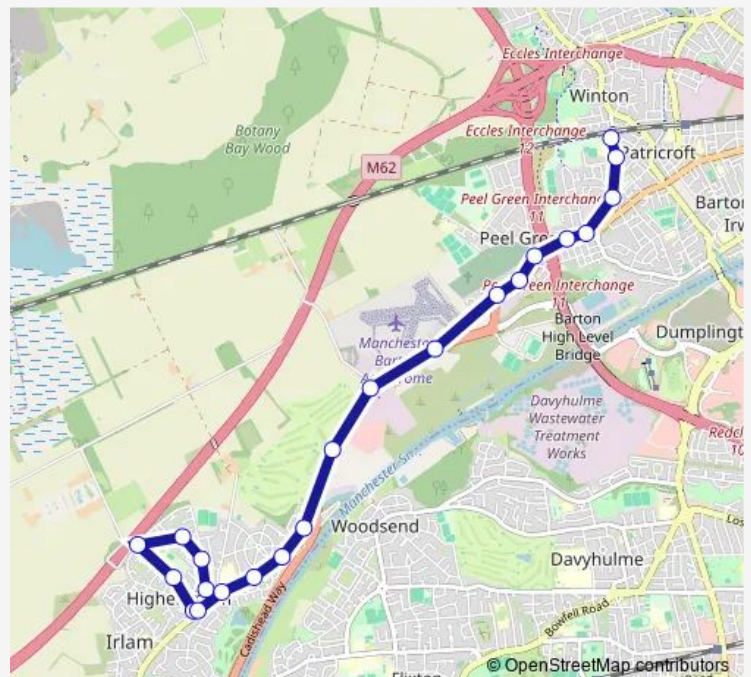

Bus 997 St Patrick's High School - Irlam

[Go to website](#)

Direction

Cutnook Lane — St Patrick's High School

22 stops

[Open route schedule](#)

- Cutnook Lane
- Lyndhurst Avenue
- Dunlin Drive
- Cutnook Lane
- St Joseph's School
- Moorfield Close
- Moorfield Road
- Fiddlers Lane
- Princes Avenue
- Boundary Road
- Addison Road
- Boysnope Farm
- Barton Moss Road
- Barton Aerodrome
- Newlands Avenue
- Woodlands Avenue
- Brookhouse Avenue
- Schofield Road
- Peel Green Road
- Beech Street
- Guildford Road

Route schedule

Cutnook Lane — St Patrick's High School

Monday	07:40
Tuesday	07:40
Wednesday	07:40
Thursday	07:40
Friday	07:40
Saturday	—
Sunday	—

Route info

Direction: Cutnook Lane

Stops: 22

Trip Duration: 0 hour 31 min

Dunlin Drive

Cutnook Lane

St Joseph's School

Moorfield Close

Route schedule

St Patrick's High School — Moorfield Close

Monday 15:09

Tuesday 15:09

Wednesday 15:09

Thursday 15:09

Friday 15:09

Saturday —

Sunday —

Route info

Direction: St Patrick's High School

Stops: 23