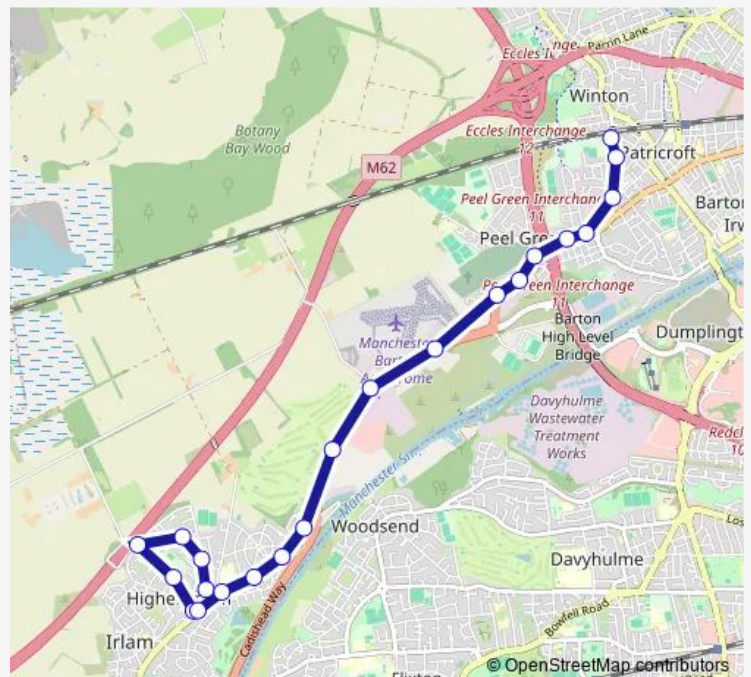

Bus 997 St Patrick's High School - Irlam

[Go to website](#)

Direction

Cutnook Lane — St Patrick's High School

22 stops

[Open route schedule](#)

- Cutnook Lane
- Lyndhurst Avenue
- Dunlin Drive
- Cutnook Lane
- St Joseph's School
- Moorfield Close
- Moorfield Road
- Fiddlers Lane
- Princes Avenue
- Boundary Road
- Addison Road
- Boysnope Farm
- Barton Moss Road
- Barton Aerodrome
- Newlands Avenue
- Woodlands Avenue
- Brookhouse Avenue
- Schofield Road
- Peel Green Road
- Beech Street
- Guildford Road

Route schedule

Cutnook Lane — St Patrick's High School

Monday	07:40
Tuesday	07:40
Wednesday	07:40
Thursday	07:40
Friday	07:40
Saturday	—
Sunday	—

Route info

Direction: Cutnook Lane

Stops: 22

Trip Duration: 0 hour 31 min

Dunlin Drive

Cutnook Lane

St Joseph's School

Moorfield Close

Route schedule

St Patrick's High School — Moorfield Close

Monday 15:09

Tuesday 15:09

Wednesday 15:09

Thursday 15:09

Friday 15:09

Saturday —

Sunday —

Route info

Direction: St Patrick's High School

Stops: 23