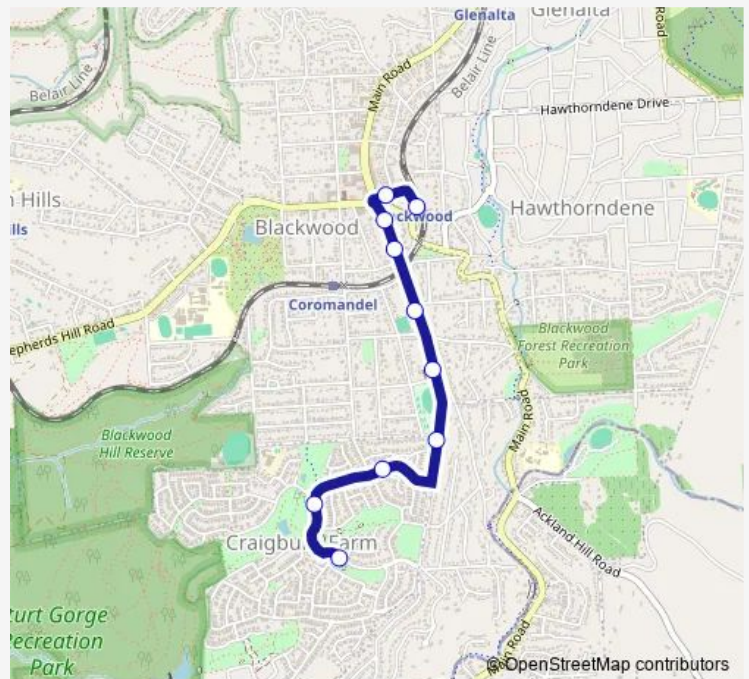

Stop 35B Grand Blvd - West side

Stop 35A Grand Blvd - North side

Stop 35 Coromandel Pde - West side

Stop 34A Coromandel Pde - South West side

Stop 34 Coromandel Pde - South West side

Stop 33 Coromandel Pde - West side

Stop 32A Coromandel Pde - West side

Stop 31A Station Rd - North side

Zone C Blackwood Interchange

Route schedule

Stop 35C Grand Blvd - South side — Zone C Blackwood Interchange

Monday	07:36
Tuesday	07:36
Wednesday	07:36
Thursday	07:36
Friday	07:36
Saturday	—
Sunday	—

Route info

Direction: Stop 35C Grand Blvd - South side

Stops: 10

Trip Duration: 0 hour 9 min

997 — Craighburn Farm to Cabra Dominican College

## Route info

Direction: Stop 176 Cross Rd - North side

Stops: 41

Trip Duration: 0 hour 32 min

Stop 29B Shepherds Hill Rd - North West side

Stop 30 Shepherds Hill Rd - North West side

Stop 30A Shepherds Hill Rd - North West side