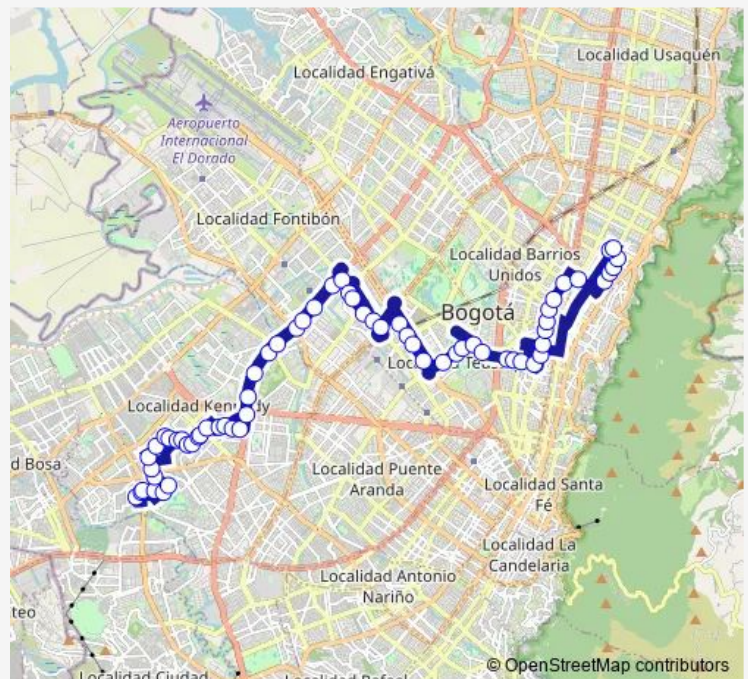

AC 53 - AK 24

AC 53 - KR 28

AC 53 - KR 37a

Route schedule

AC 85 - AK 11 — KR 77Q - CL 46B Sur

Monday 05:00-00:02⁺¹

Tuesday 05:00-00:02⁺¹

Wednesday 05:00-00:02⁺¹

Thursday 05:00-00:02⁺¹

Friday 05:00-00:02⁺¹

Saturday 05:00-00:02⁺¹

Sunday 06:05-22:05

Route info

Direction: AC 85 - AK 11

Stops: 64

Trip Duration: 1 hour 53 min

C115 — El Retiro

BusMaps

AC 53 - KR 46

AC 53 - AK 50

AK 50 - CL 45

AK 50 - CL 44b

AK 50 - AC 26

AC 26 - KR 54