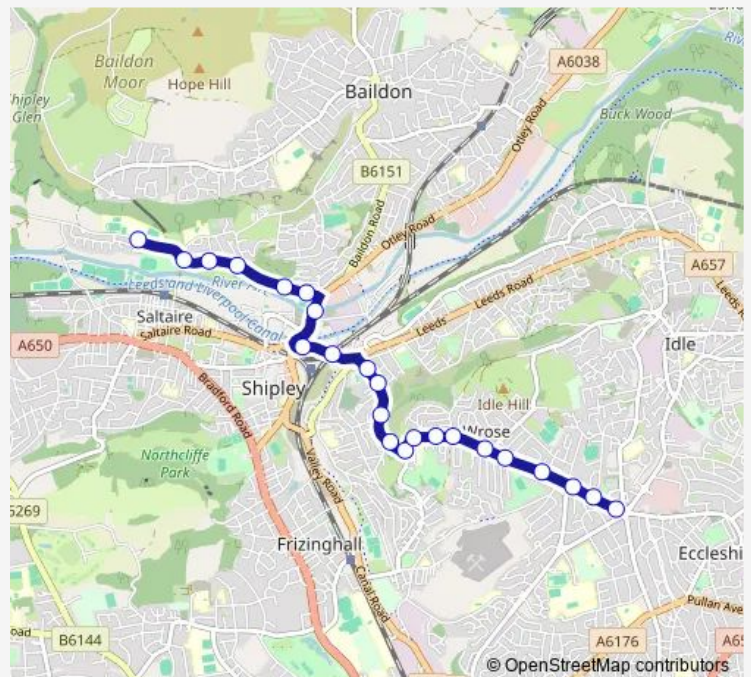

Bus S65

[Go to website](#)

Direction

undefined — undefined

0 stops

[Open route schedule](#)

Route schedule

undefined — undefined

Monday 15:10

Tuesday 15:10

Wednesday 15:10

Thursday 15:10

Friday 15:10

Saturday —

Sunday —

Route info

Direction:

Stops: 0

Trip Duration: — min

■ S65

Direction

Wrose Rd Roundabout — Higher Coach Road Salt Grammar School

22 stops

[Open route schedule](#)

Monday 07:45

Tuesday 07:45

Wednesday 07:45

Thursday 07:45

Friday 07:45

Saturday —

Sunday —

Route info