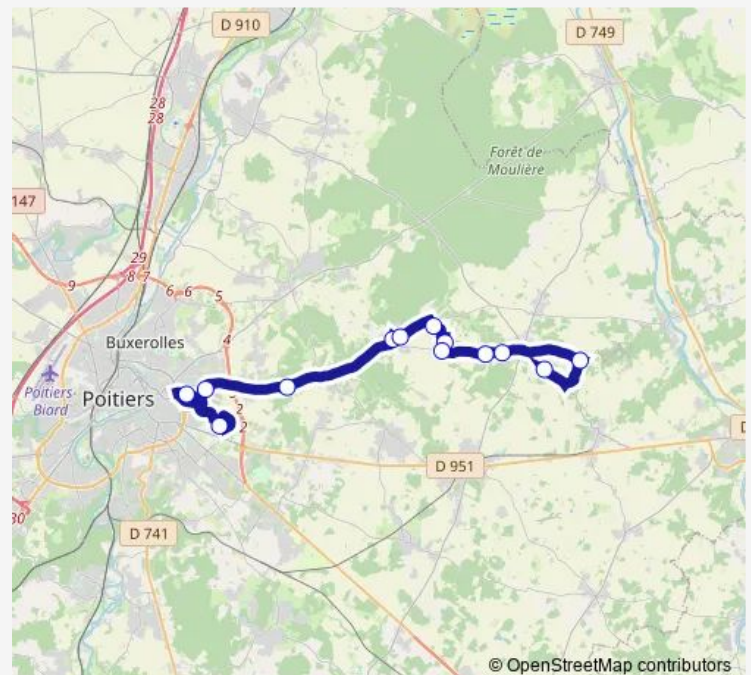

Châlons

Rochepiarde

Bignoux Ecole

Bignoux Stade

Bignoux La Foye

Lavoux Ambertin

Ambertin Dousset

La Bourge

Le Laurier Vert

La Chaumillière

Lavoux Taupinet

Route schedule

France Bloch Serazin — Lavoux Taupinet

Monday	17:10
Tuesday	17:10
Wednesday	12:40
Thursday	17:10
Friday	17:10
Saturday	—
Sunday	—

Route info

Direction: France Bloch Serazin

Stops: 13

Trip Duration: 0 hour 38 min

© OpenStreetMap contributors

S65 — Scolaire S65

BusMaps

Direction

La Chaumillière — France Bloch Serazin

12 stops

Tuesday 07:38

Wednesday 07:38

Thursday 07:38

Friday 07:38

Saturday —

Sunday —

Route info

Direction: La Chaumillière