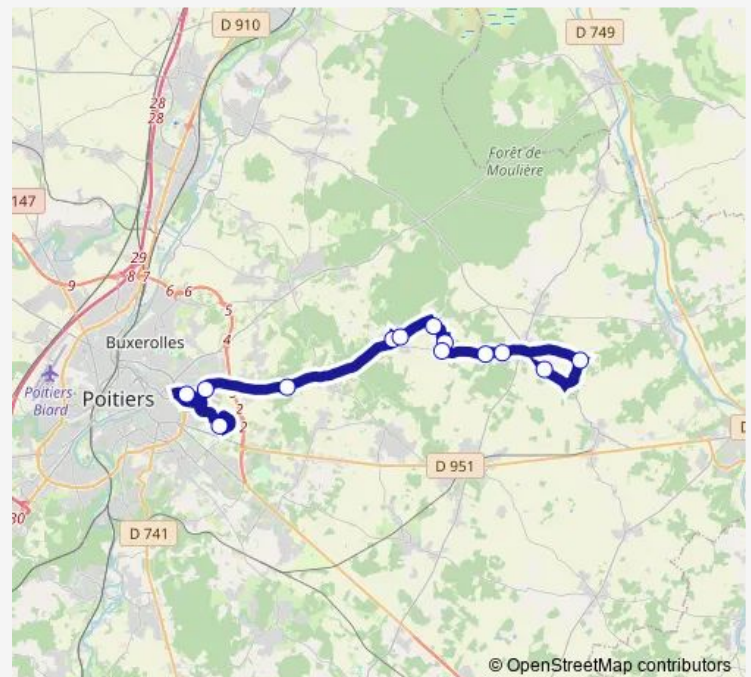

Châlons

Rochepiarde

Bignoux Ecole

Bignoux Stade

Bignoux La Foye

Lavoux Ambertin

Ambertin Dousset

La Bourge

Le Laurier Vert

La Chaumillière

Lavoux Taupinet

Route schedule

France Bloch Serazin — Lavoux Taupinet

Monday	17:10
Tuesday	17:10
Wednesday	12:40
Thursday	17:10
Friday	17:10
Saturday	—
Sunday	—

Route info

Direction: France Bloch Serazin

Stops: 13

Trip Duration: 0 hour 38 min

S65 — Scolaire S65

Direction

La Chaumillière — France Bloch Serazin

12 stops

[Open route schedule](#)

La Chaumillière

Thursday 07:38

Friday 07:38

Saturday —

Sunday —

Route info

Direction: La Chaumillière

Stops: 12

Trip Duration: 0 hour 42 min