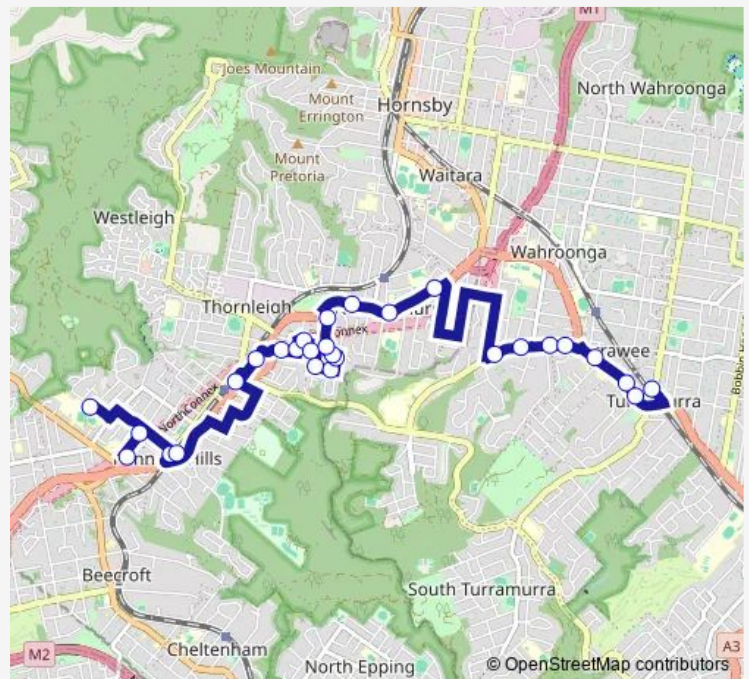

- St Agatha's Parish Primary School, Trebor Rd
- Pennant Hills Public School, Weemala Rd
- Pennant Hills High School, Laurence St
- Pennant Hills Station, Yarrara Rd
- Pennant Hills Station, Railway St, Stand D
- Thornleigh Station, Bellevue St
- Central Av Before Phyllis Av
- Loch Maree Av After Pennant Hills Rd
- Loch Maree Av After Blantyre Cl
- Greenhill Av After Nelson St
- Oak St At Cedar St
- Oak St At Pine St
- Pine St Opp Charles Curtis Park
- Willowtree St At Calga Av
- Calga Av After Willowtree St
- Stuart Av After Calga Av
- Stuart Av Before Pennant Hills Rd
- Pennant Hills Rd After Kenley Rd
- Normanhurst Public School, Pennant Hills Rd
- Normanhurst Boys High School, Pennant Hills Rd

Route schedule

St Agatha's Parish Primary School, Trebor Rd — Turramurra Station, Stand D

Monday	15:30
Tuesday	15:30
Wednesday	15:30
Thursday	15:30
Friday	15:30
Saturday	—
Sunday	—

Route info

Direction: St Agatha's Parish Primary School, Trebor Rd

Stops: 28

Trip Duration: 0 hour 51 min

9023 — St Agathas Parish PS to Turramurra Station via Pennant Hills Station **BusMaps**

Fox Valley Rd Opp William Lewis Park

Fox Valley Rd After Amaroo Av

Fox Valley Rd Before Field Pl

Fox Valley Rd After Field Pl

Pacific Hwy At Eulbertie Av

Pacific Hwy At Cherry St

Pacific Hwy Opp Duff St

Turrumurra Station, Stand D

9023 School Bus time schedules and route maps are available in an offline PDF at busmaps.com. Use the busmaps.com website to see live bus times, train schedule or subway schedule, and step-by-step directions for all public transit in Sydney