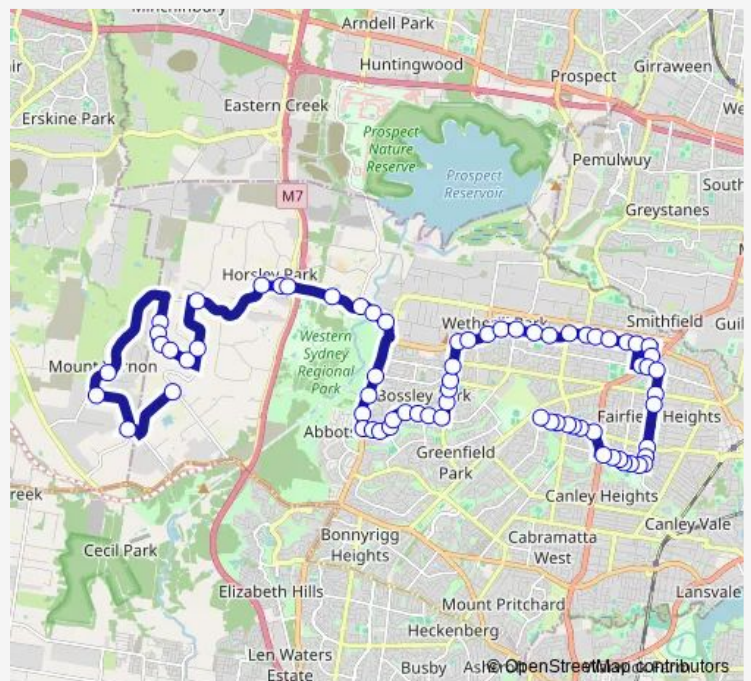

Lincoln Rd Before Truman Rd

Horsley Rd At Delaware Rd

The Horsley Dr Opp Horsley Park Shops

The Horsley Dr Opp Marion Primary School

Horsley Park Public School, The Horsley Dr

Golf Driving Range, The Horsley Dr

The Horsley Dr Before Ferrers Rd

1546 The Horsley Dr

The Horsley Dr Before Cowpasture Rd

Cowpasture Rd After Bossley Rd

Cowpasture Rd Opp The Dairy

**Route schedule**

Selkirk Av After Cecil Rd — Mary Mackillop College Bus Bay

Monday	07:17
Tuesday	07:17
Wednesday	07:17
Thursday	07:17
Friday	07:17
Saturday	—
Sunday	—

**Route info**

Direction: Selkirk Av After Cecil Rd

Stops: 70

Trip Duration: 1 hour 23 min

9023 — Cecil Park to Mary Mackillop Catholic College

Hamilton Rd At Currey Pl

Salvation Army Fairfield, Hamilton Rd

Mary Mackillop College Bus Bay

9023 School Bus time schedules and route maps are available in an offline PDF at [busmaps.com](https://busmaps.com). Use the [busmaps.com](https://busmaps.com) website to see live bus times, train schedule or subway schedule, and step-by-step directions for all public transit in Liverpool