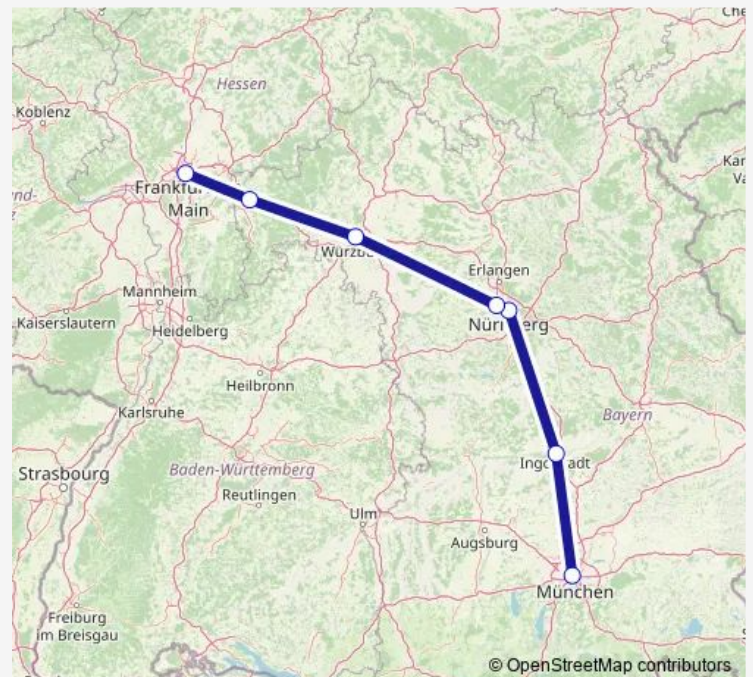

Sunday 10:50

Route info

Direction: Essen Hbf

Stops: 10

Trip Duration: 5 hour 17 min

Direction

München Hbf — Köln Hbf

9 stops