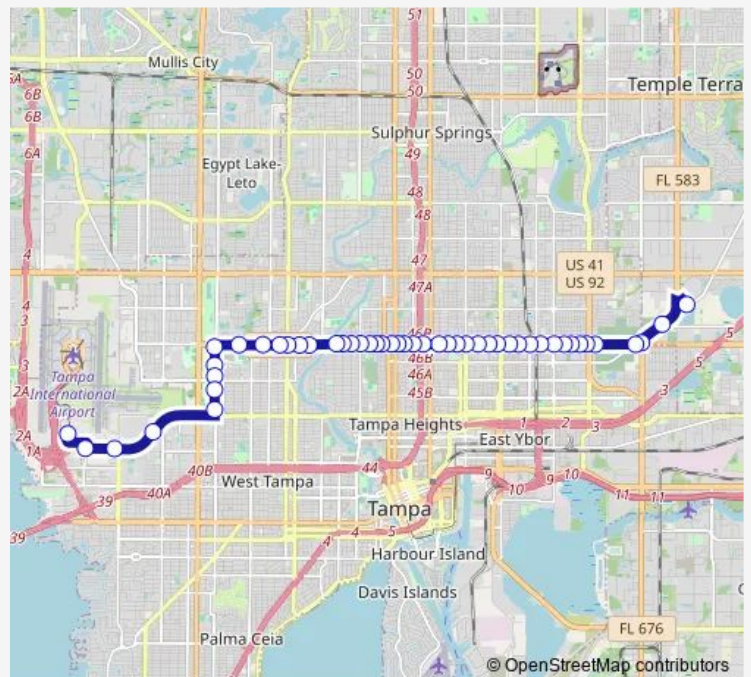

M L King Jr Blvd @ Gomez Av

M L King Jr Blvd @ Habana Av E/S

M L King Jr Blvd @ Armenia Ave

M L King Blvd @ Armenia Ave E/S

M L King Jr Blvd @ Howard Ave

M L King Jr Blvd @ St Isabel St

M L King Jr Blvd @ Poplar Ave

M L King Jr Blvd @ Myrtle Ave

M L King Jr Blvd @ N Boulevard

M L King Jr Blvd @ Lynn Av

M L King Jr Blvd @ Highland Av

**Route schedule**

Airport Rental Car Facility — Netpark Transfer Center

Monday 05:41-22:12

Tuesday 05:41-22:12

Wednesday 05:41-22:12

Thursday 05:41-22:12

Friday 05:41-22:12

Saturday 05:20-22:16

Sunday 05:20-22:16

**Route info**

Direction: Airport Rental Car Facility

Stops: 45

Trip Duration: 0 hour 44 min

32 — Dr. Martin Luther King Jr. Boulevard

M L King Jr Blvd @ Florida Av

M L King Jr Blvd @ Suwanee Av

M L King Jr Blvd @ Central Av

M L King Jr Blvd @ Nebraska Av

M L King Jr Blvd @ 10th St