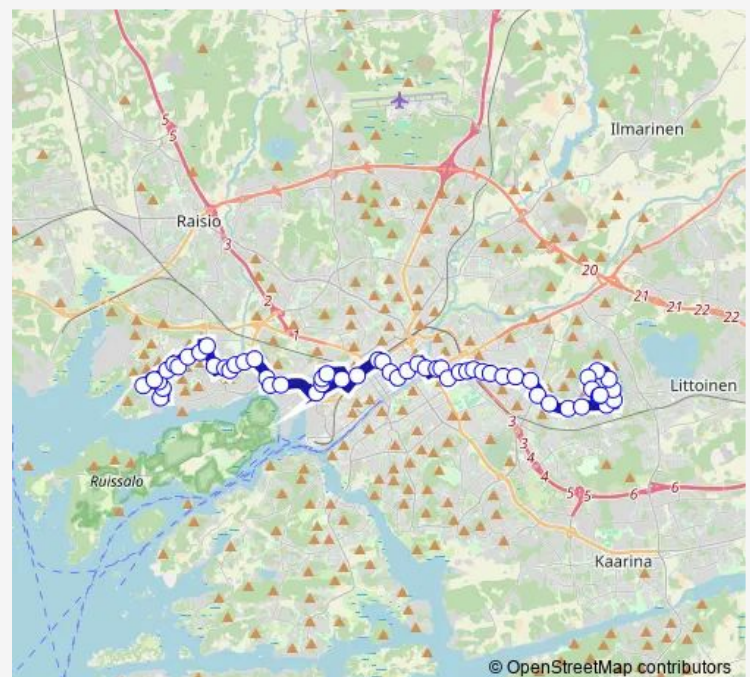

### Route schedule

Valmetinkatu — Varissuo

Monday 05:10-23:20

Tuesday 05:10-23:20

Wednesday 05:10-23:20

Thursday 05:10-23:20

Friday 05:10-23:20

Saturday 05:38-23:20

### Route info

Direction: Valmetinkatu

Stops: 58

Trip Duration: 0 hour 56 min

32 — Varissuo-Pansio

BusMaps

Patterinhaka

Latokartanonkatu