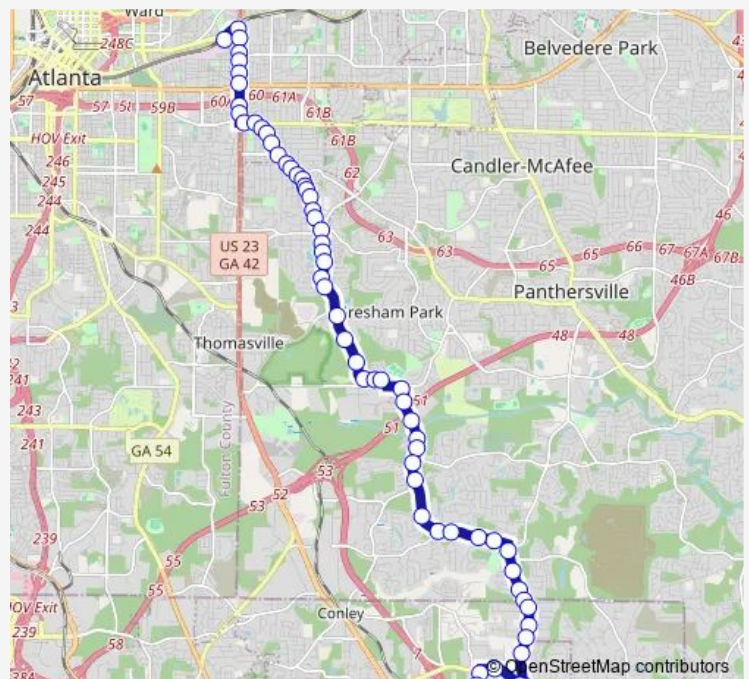

Bouldercrest RD @ Clark St

Bouldercrest @ 3220

Bouldercrest RD @ Flowerwood Trl

### Route schedule

S Park Blvd @ 3060 — Inman Park/Reynoldstown Station - South Loop

Monday 05:11-23:32

Tuesday 05:11-23:32

Wednesday 05:11-23:32

Thursday 05:11-23:32

Friday 05:11-23:32

Saturday 05:28-23:26

### Route info

Direction: S Park Blvd @ 3060

Stops: 68

Trip Duration: 0 hour 39 min

32 — Bouldercrest

Bouldercrest RD @ OLD River Rd

Bouldercrest RD @ Powhattan Rd

Bouldercrest RD @ Sugar Creek Cove