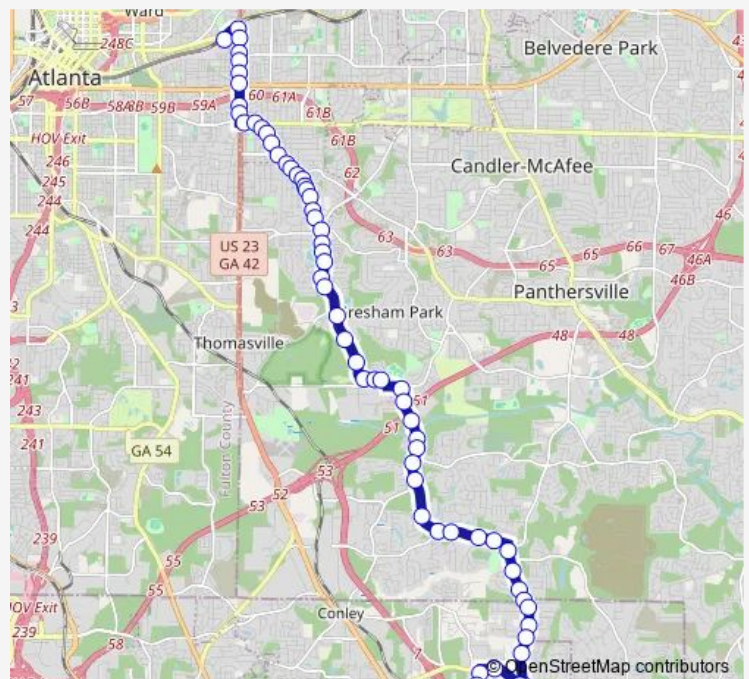

BOULDERCREST RD @ LOVELESS DR

BOULDERCREST RD @ CEDAR VALLEY LN

BOULDERCREST RD @ CLARK ST

BOULDERCREST @ 3220

BOULDERCREST RD @ FLOWERWOOD TRL

Route schedule

S PARK BLVD @ 3060 — Inman Park/Reynoldstown Station - South Loop

Monday 05:11-23:32

Tuesday 05:11-23:32

Wednesday 05:11-23:32

Thursday 05:11-23:32

Friday 05:11-23:32

Saturday 05:28-23:26

Sunday 05:29-23:26

Route info

Direction: S PARK BLVD @ 3060

Stops: 68

Trip Duration: 0 hour 42 min

32 — Bouldercrest

BOULDERCREST RD @ OLD RIVER RD

BOULDERCREST RD @ POWHATTAN RD

BOULDERCREST RD @ SUGAR CREEK COVE

BOULDERCREST RD @ SUGAR CREEK GOLF DR

Stops: 64

Trip Duration: 0 hour 42 min

Bouldercrest DR SE @ Fayetteville RD Se

Bouldercrest RD @ Cecilia Dr

Bouldercrest RD @ 1470

Bouldercrest RD SE @ 1504

Bouldercrest RD @ Town Country Dr

Bouldercrest RD SE @ Gates DR Se