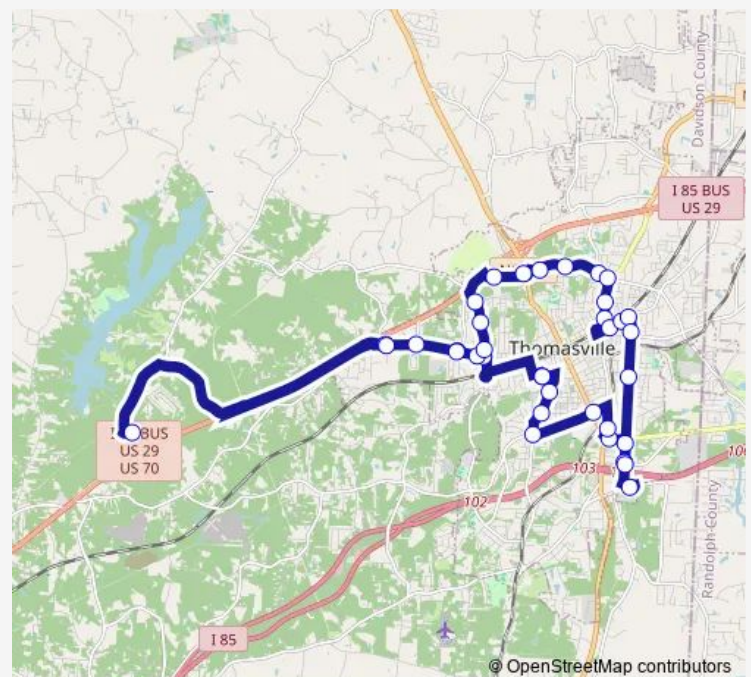

National Hwy & Culbreth Ave

National Hwy & E Guilford St

Church of God

Route schedule

Davidson County Administrative Building — Davidson County Administrative Building

Monday 05:55-16:55

Tuesday 05:55-16:55

Wednesday 05:55-16:55

Thursday 05:55-16:55

Friday 05:55-16:55

Saturday —

Sunday —

Route info

Direction: Davidson County Administrative Building

Stops: 36

Trip Duration: 0 hour 50 min

32 — Green Route

Blair St & Jordan St

Blair St & Liberty Dr

Food Market

Liberty Dr & E Sunrise Ave

Southgate Baptist Church

Liberty Dr & Arthur Dr 1

Walmart - Liberty Dr 1

Liberty Dr & Arthur Dr 2

Food Lion - Cloninger

Julian Ave

E Holly Hill Rd & Randolph St

W Holly Hill Rd & Fisher Ferry St

Fisher Ferry St & Polk St

Fisher Ferry St & Pine St