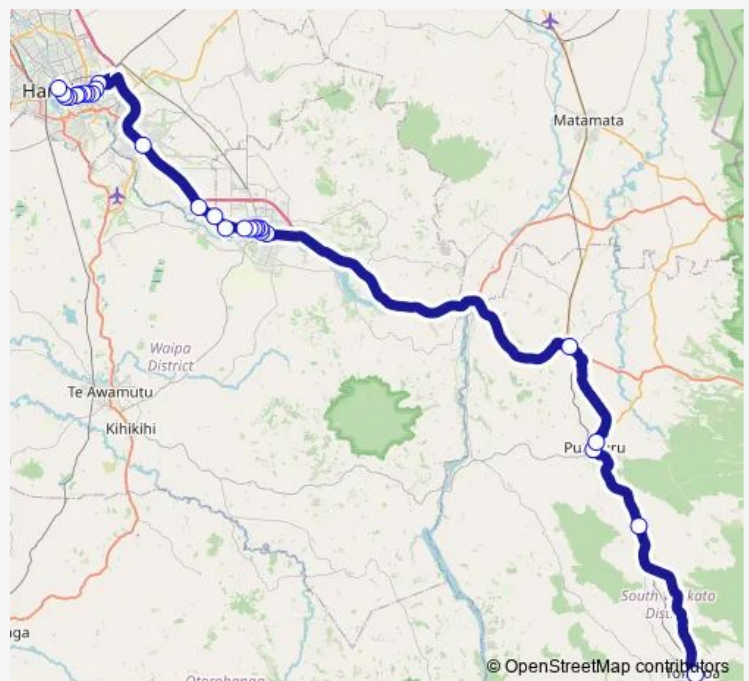

Wednesday 07:00

Thursday 07:00

Friday 07:00

Saturday —

Sunday —

Route info

Direction: Main Rd (Tokoroa Bus Hub) - Northbound

Stops: 27

Trip Duration: 1 hour 50 min

32 — Tokoroa Connector

82 Clyde St

52 Clyde St (Sacred Heart Girls College)

12 Anzac Parade (outside Police Station)

131 Anglesea St (outside Pilates centre)

209 Anglesea St

Transport Centre

Direction

Transport Centre (Platform G) — Main Rd (Tokoroa Bus Hub) - Northbound

27 stops

[Open route schedule](#)

Transport Centre (Platform G)

218b Anglesea St (Youth and Family)

130 Anglesea St

7 Anzac Parade (Opp Police Station)

Monday 16:45

Tuesday 16:45

Wednesday 16:45

Thursday 16:45

Friday 16:45

Saturday —

Sunday —

Route info