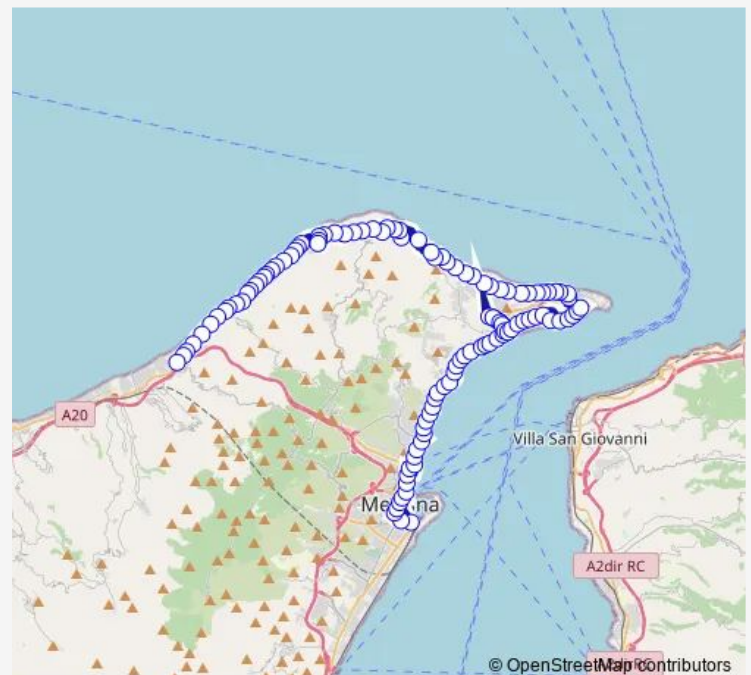

Thursday 05:50-20:40

Friday 05:50-20:40

Saturday 05:50-20:40

Sunday —

Route info

Direction: Cavallotti

Stops: 115

Trip Duration: 1 hour 30 min