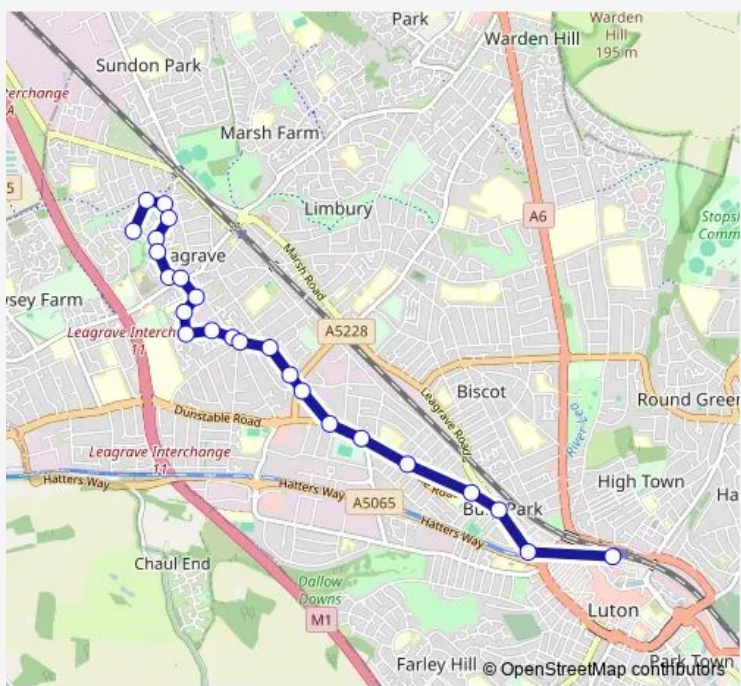

Bus 32 Luton - Leagrave - Hockwell Ring

[Go to website](#)

Direction
 Luton Station Interchange — The Green Shops
 27 stops
[Open route schedule](#)

- Luton Station Interchange
- Kenilworth Road
- Birch Link
- Durbar Road
- Kingsway
- Arundel Road
- Dunstable Road
- Beechwood Roundabout
- Dawlish Road
- Pembroke Avenue
- Chester Avenue
- Morgan Close
- Villiers Close
- Wraysbury Close
- Angel Close
- Ouseley Close
- Oakley Road
- Torquay Drive
- Orchard Way
- Bramble Road
- The Green Shops

Route schedule
 Luton Station Interchange — The Green Shops

Monday	06:30-22:40
Tuesday	06:30-20:30
Wednesday	06:30-20:30
Thursday	06:30-22:40
Friday	06:30-22:40
Saturday	06:10-20:30
Sunday	09:40-22:40

Route info
 Direction: Luton Station Interchange
 Stops: 27
 Trip Duration: 0 hour 35 min

32 — Luton - Leagrave - Hockwell Ring **BusMaps**

Strangers Way

Hockwell Ring

Ickley Close

Pond Close

Wolfsburg Court

The Green Shops

Direction

Thursday 06:05-23:05

Friday 06:05-23:05

Saturday 05:45-21:05

Sunday 09:10-23:05

Route info

Direction: The Green Shops

Stops: 24

Trip Duration: 0 hour 33 min