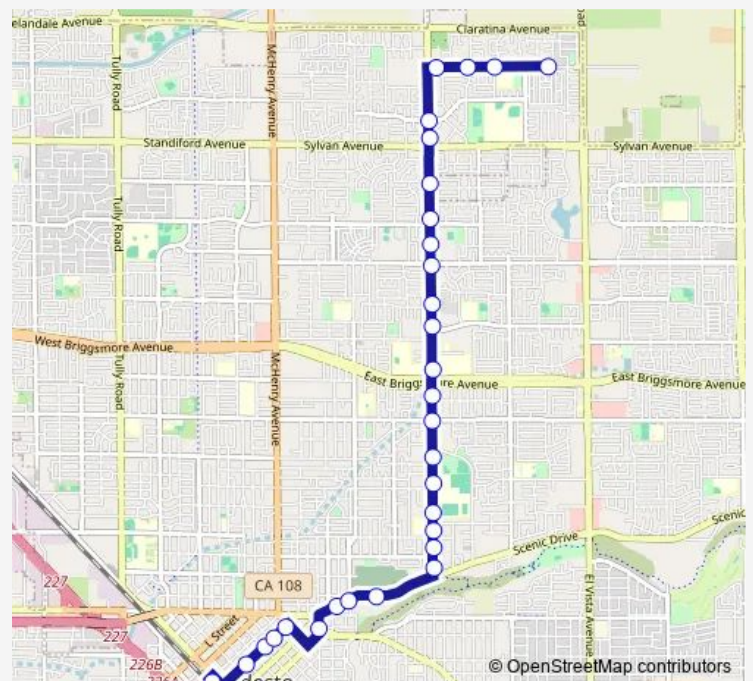

Coffee Rd & Morris Ave

Coffee Rd & Lucern Ave

Coffee Rd & Locke Rd

Coffee Rd & Fairmont Ave

Coffee Rd & Brighton Ave

Coffee Rd & Orangeburg Ave

Coffee Rd & Coolidge Ave

Coffee Rd & Briggsmore Ave

Coffee Rd & Celeste Dr

Coffee Rd & Athens Ave

Coffee Rd & Floyd Ave

Route schedule

Bay D - Modesto Transit Center - exit on — Mable Ave & Palmwood Mhp

Monday	05:45-21:45
Tuesday	05:45-21:45
Wednesday	05:45-21:45
Thursday	05:45-21:45
Friday	05:45-21:45
Saturday	07:45-19:45
Sunday	08:15-18:15

Route info

Direction: Bay D - Modesto Transit Center - exit on

Stops: 30

Trip Duration: 0 hour 30 min

32 — Route 32

Coffee Rd between Floyd Ave & Rumble Rd

Coffee Rd & Rumble Rd

Coffee Rd & Thorsen Ave

Coffee Rd & Sylvan Ave

Coffee Rd & Sylvan Meadows Dr

Mable Ave & Coffee Rd

Mable Ave & Beyer Park Dr

Mable Ave & Northview Dr

Mable Ave & Palmwood Mhp

Direction

Mable Ave & Palmwood Mhp — Bay D - Modesto Transit Center - exit on