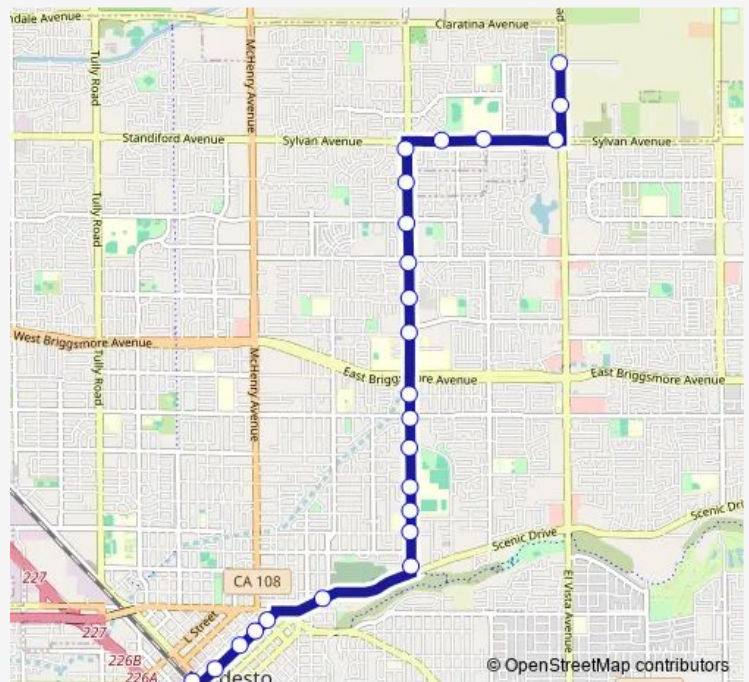

## Bus 32 Route 32

[Go to website](#)

**Direction**  
 Mable Ave & Oakdale Rd — Modesto Transit Center  
 24 stops  
[Open route schedule](#)

- Mable Ave & Oakdale Rd
- Oakdale Rd & Bridgewood Way
- Sylvan Ave & Oakdale Rd
- Beyer HS - Sylvan Ave & Boyce Ln
- Sylvan Ave & Forest Glenn Dr
- Coffee Rd & Sylvan Ave
- Coffee Rd at Thorsen Ave
- Coffee Rd & Rumble Rd
- Coffee Rd & Floyd Ave
- Coffee Rd & Athens Ave
- Coffee Rd & Norwegian Ave
- Coffee Rd & Coolidge Ave
- Coffee Rd & Orangeburg Ave
- Coffee Rd & Gloria Way
- Coffee Rd & Fairmont Ave
- Coffee Rd & Locke Rd
- Coffee Rd & Lucern Ave
- Coffee Rd & Scenic Dr
- Scenic Dr & Bodem St
- I St & 17th St
- I St & 16th St

### Route schedule

Mable Ave & Oakdale Rd — Modesto Transit Center

Monday	06:19-22:19
Tuesday	06:19-22:19
Wednesday	06:19-22:19
Thursday	06:19-22:19
Friday	06:19-22:19
Saturday	08:19-20:19
Sunday	08:49-18:49

### Route info

Direction: Mable Ave & Oakdale Rd  
 Stops: 24  
 Trip Duration: 0 hour 30 min

32 — Route 32

I St & 14th St

I St & 11th St

Modesto Transit Center

**Direction**

Modesto Transit Center — Mable Ave &amp; Oakdale Rd