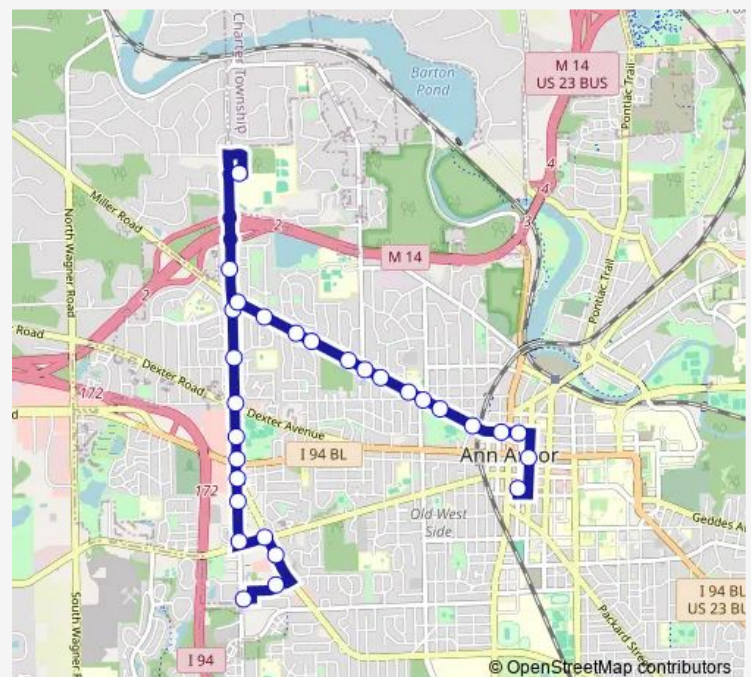

Miller Ave. + Wesley

### Route schedule

Pennsylvania + Maple — Blake Transit Center

Monday 06:12-23:42

Tuesday 06:12-23:42

Wednesday 06:12-23:42

Thursday 06:12-23:42

Friday 06:12-23:42

Saturday 07:12-23:42

### Route info

Direction: Pennsylvania + Maple

Stops: 29

Trip Duration: 0 hour 30 min

32 — Miller - Maple

Miller Ave. + Arborview

Miller Ave. + Brooks

Miller + Miner

## Route info

Direction: BTC - Fourth Ave Stop 2

Stops: 34

Trip Duration: 0 hour 27 min

Stadium + Liberty

Stadium + Federal

Stadium + Federal

Pauline + Stadium