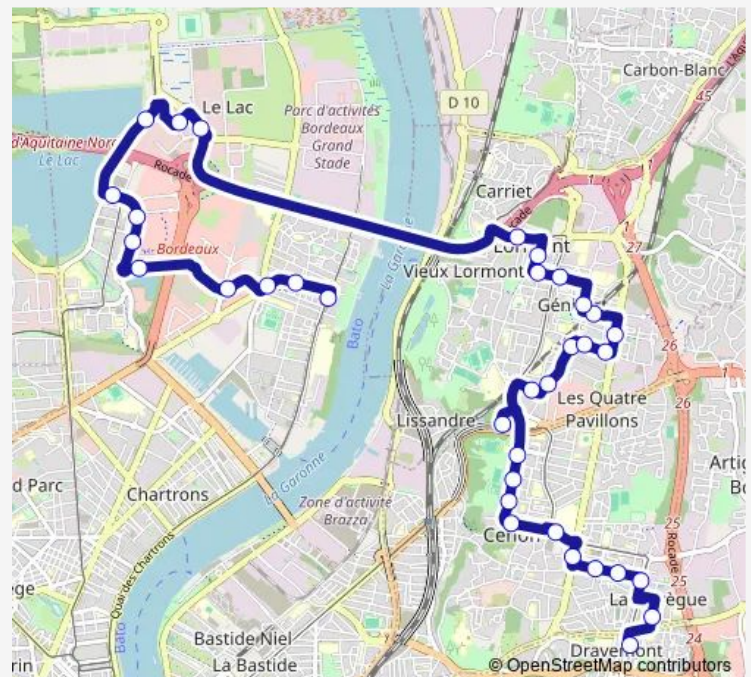

Du Bellay

Esplanade F. Mitterrand

Bois Fleuri

Route schedule

Floirac Dravemont — Brandenburg

Monday 05:45-21:15

Tuesday 05:45-21:15

Wednesday 05:45-21:15

Thursday 05:45-21:15

Friday 05:45-21:15

Saturday 05:45-21:15

Sunday 05:45-21:15

Route info

Direction: Floirac Dravemont

Stops: 34

Trip Duration: 0 hour 56 min

Berges du Lac

Reinson

Docteur Vincent

Place Maran

Blanqui

Brandenburg

Direction

Floirac Dravemont — Brandenburg

Thursday 05:45-21:15

Friday 05:45-21:15

Saturday 05:45-21:15

Sunday 05:45-21:15

Route info

Direction: Floirac Dravemont

Stops: 35

Trip Duration: 0 hour 49 min