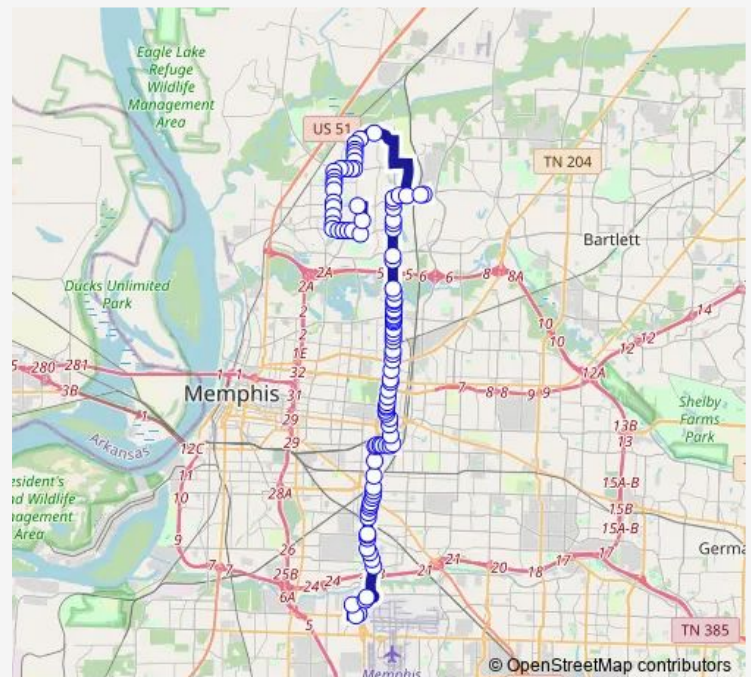

Airways Blvd@Dunn

Airways Blvd@Boyle

Airways Blvd@Lowell

Airways Blvd@Arlington

Airways Blvd@Malone

Airways Blvd@Riley Ave

Airways@Lamar

Airways@Progress

### Route schedule

Airways Transit Center — Poplar Ave@Union AVE Ext

Monday 05:30-21:30

Tuesday 05:30-21:30

Wednesday 05:30-21:30

Thursday 05:30-21:30

Friday 05:30-21:30

Saturday 07:30-19:30

### Route info

Direction: Airways Transit Center

Stops: 39

Trip Duration: 0 hour 26 min

32 — Hollywood & Hawkins Mill

Airways@Brooklyn

Airways@Spottswood Ave

E Parkway S@Young Ave

Frayser Plaza — Airways Transit Center

106 stops

[Open route schedule](#)

Frayser Plaza

Frayser@Overton Crossing

Frayser@Denver

Frayser@Aden

Frayser@Watkins