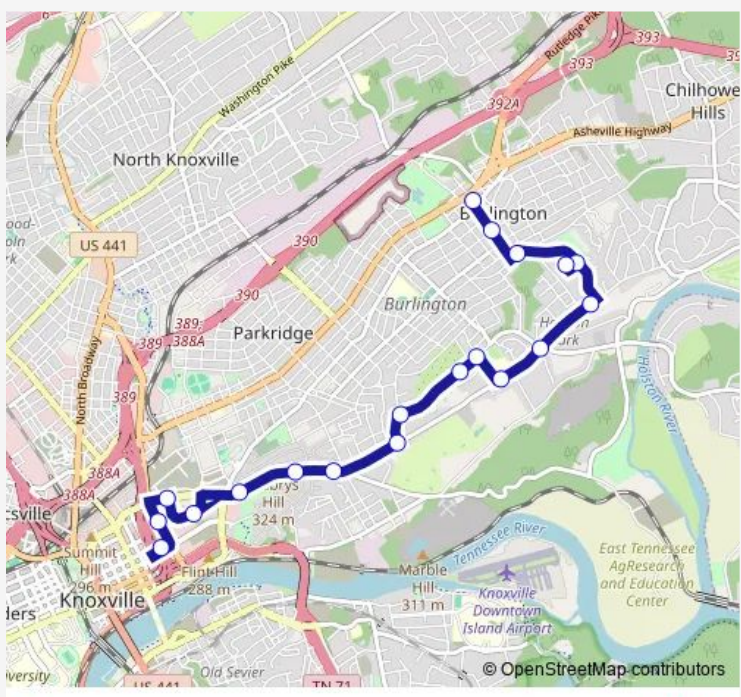

**Bus 32 32 Dandridge Avenue**

[Go to website](#)

**Direction**  
 Knoxville Station Bay I — Kirkwood St. Superstop  
 19 stops  
[Open route schedule](#)

- Knoxville Station Bay I
- Hall of Fame Dr NB Mid-Block before Summitt Hill Dr
- Summit Hill Dr EB before Lula Powell Dr
- 1100 Studio Apartments Eb
- Dandridge Ave EB and Hazen St
- Dandridge Ave EB at Beck Cultural Center
- Dandridge EB before Wilder Pl
- Brooks Ave EB and Biddle St
- Boys Bridge Pike EB after Biddle St
- Boys Bridge Pk EB and 2808 Boys Bridge
- Boys Bridge Pike EB and Border St
- Brooks Ave EB after Border St
- Brooks Ave EB and Boyd's Bridge Pk
- Mcdonald Rd EB before Beaman Lake Rd
- Beaman Lake NB at Golden Age Entrance
- Golden Age Retirement Village
- Skyline Dr WB after Beaman Lake
- Oakland St NB and Lansing Ave
- Kirkwood St. Superstop

Route schedule  
 Knoxville Station Bay I — Kirkwood St. Superstop

Monday	06:15-20:15
Tuesday	06:15-20:15
Wednesday	06:15-20:15
Thursday	06:15-20:15
Friday	06:15-20:15
Saturday	07:15-20:15
Sunday	08:15-20:15

**Route info**  
 Direction: Knoxville Station Bay I  
 Stops: 19  
 Trip Duration: 0 hour 23 min

32 — 32 Dandridge Avenue **BusMaps**

**Direction**

Kirkwood St. Superstop — Knoxville Station Bay I

19 stops

## Route info

Direction: Kirkwood St. Superstop

Stops: 19

Trip Duration: 0 hour 27 min

32 Bus time schedules and route maps are available in an offline PDF at [busmaps.com](http://busmaps.com). Use the [busmaps.com](http://busmaps.com) website to see live bus times, train schedule or subway schedule, and step-by-step directions for all public transit in Knoxville