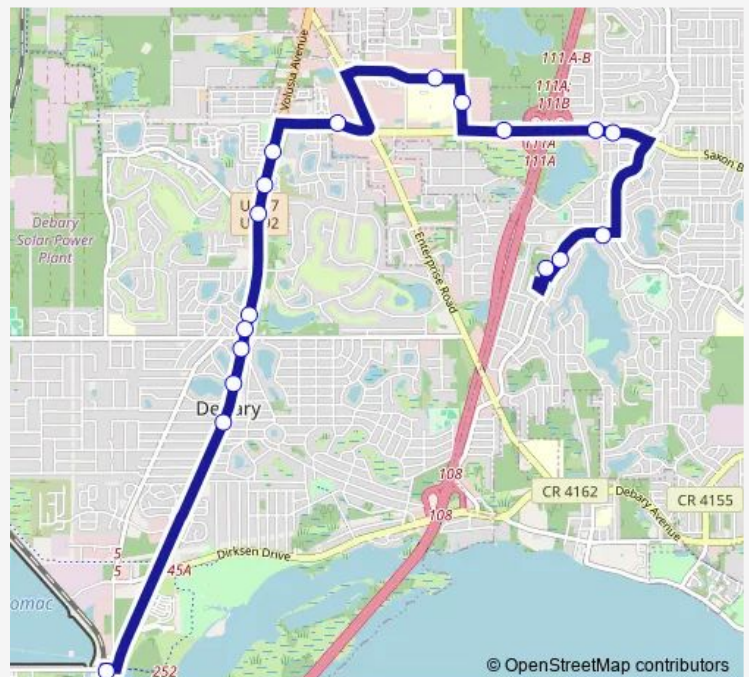

### Direction

Deltona Plaza — Debarry Sunrail Station

18 stops

[Open route schedule](#)

Deltona Plaza

Stratford Commons & Deltona Ob

Deltona Blvd & Wellington Ob

Saxon & N. Apache DR. Ib

### Route schedule

Deltona Plaza — Debarry Sunrail Station

Monday	05:18-19:18
Tuesday	05:18-19:18
Wednesday	05:18-19:18
Thursday	05:18-19:18
Friday	05:18-19:18
Saturday	—
Sunday	—

### Route info

Direction: Deltona Plaza

Stops: 18

Trip Duration: 0 hour 27 min

© OpenStreetMap contributors

**Direction**

Debary Sunrail Station — Deltona Plaza

28 stops

## Route info

Direction: Debary Sunrail Station

Stops: 28

Trip Duration: 0 hour 27 min

Deltona Blvd & N Fowler DR Ob

Deltona Blvd & Stratford Commons Ib

Deltona Plaza

32 Bus time schedules and route maps are available in an offline PDF at [busmaps.com](https://busmaps.com). Use the [busmaps.com](https://busmaps.com) website to see live bus times, train schedule or subway schedule, and step-by-step directions for all public transit in Sanford