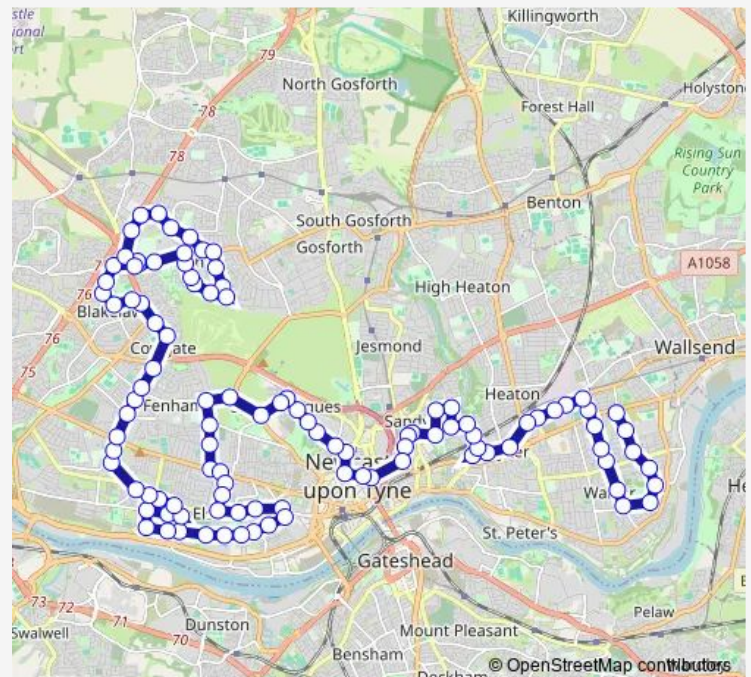

Thursday 07:10-18:48

Friday 07:10-18:48

Saturday 07:50-18:48

Sunday —

Route info

Direction: Westbourne Avenue

Stops: 105

Trip Duration: 1 hour 42 min