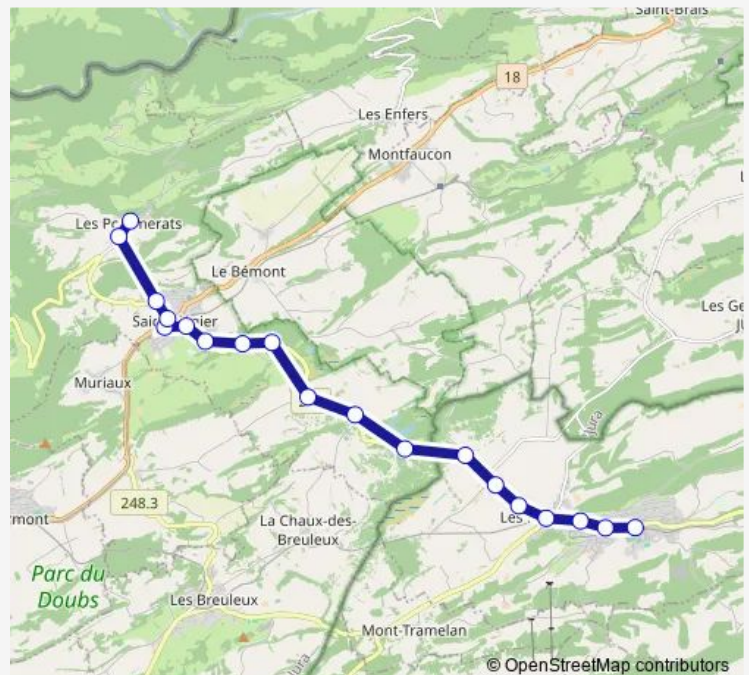

### Route schedule

Tramelan, gare — Les Pommerats, village

Monday 06:22

Tuesday 06:22

Wednesday 06:22

Thursday 06:22

Friday 06:22

Saturday —

### Route info

Direction: Tramelan, gare

Stops: 19

Trip Duration: 0 hour 31 min

■ 32 — B 32

## Direction

Les Pommerats, village — Tramelan, gare

19 stops

[Open route schedule](#)

Les Pommerats, village

Les Pommerats, bas du village

Saignelégier, Le Graiteux

Saignelégier, Rte de France

## Route schedule

Les Pommerats, village — Tramelan, gare

Monday	06:57
Tuesday	06:57
Wednesday	06:57
Thursday	06:57
Friday	06:57
Saturday	—
Sunday	—