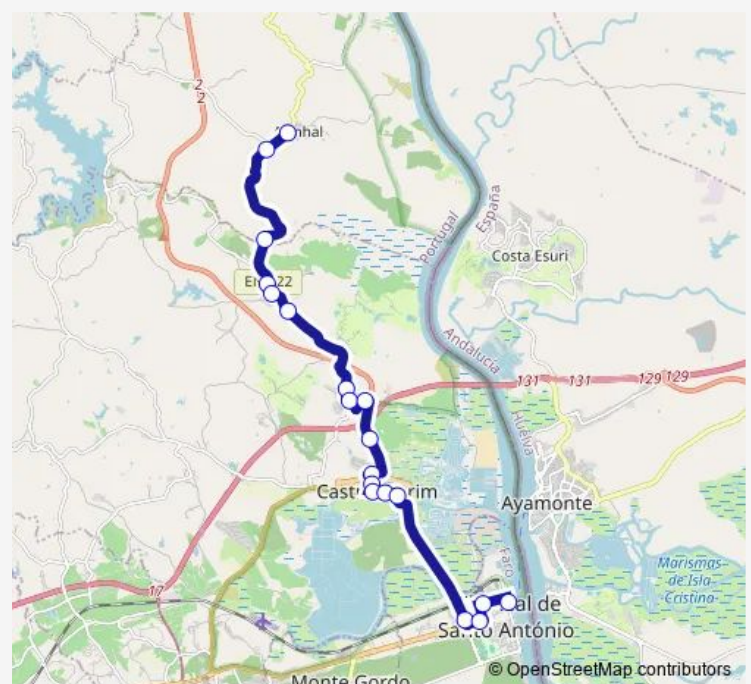

VRS António (Terminal Rodoviário)

Route schedule

Azinhal (Largo do Mercado) — VRS António (Terminal Rodoviário)

Monday 07:40-18:05

Tuesday 07:40-18:05

Wednesday 07:40-18:05

Thursday 07:40-18:05

Friday 07:40-18:05

Saturday —

Sunday —

Route info

Direction: Azinhal (Largo do Mercado)

Stops: 19

Trip Duration: 0 hour 22 min

32 — Azinhal – Vila Real de Sto. António

Direction

VRS António (Terminal Rodoviário) — Azinhal (Largo do Mercado)

19 stops

[Open route schedule](#)

VRS António (Terminal Rodoviário)

VRS António (Secundária)

VRS António (Mercado)

VRS António (X Castro Marim)

Route info

Direction: VRS António (Terminal Rodoviário)

Stops: 19

Trip Duration: 0 hour 22 min

32 Bus time schedules and route maps are available in an offline PDF at busmaps.com. Use the busmaps.com website to see live bus times, train schedule or subway schedule, and step-by-step directions for all public transit in Castro Marim