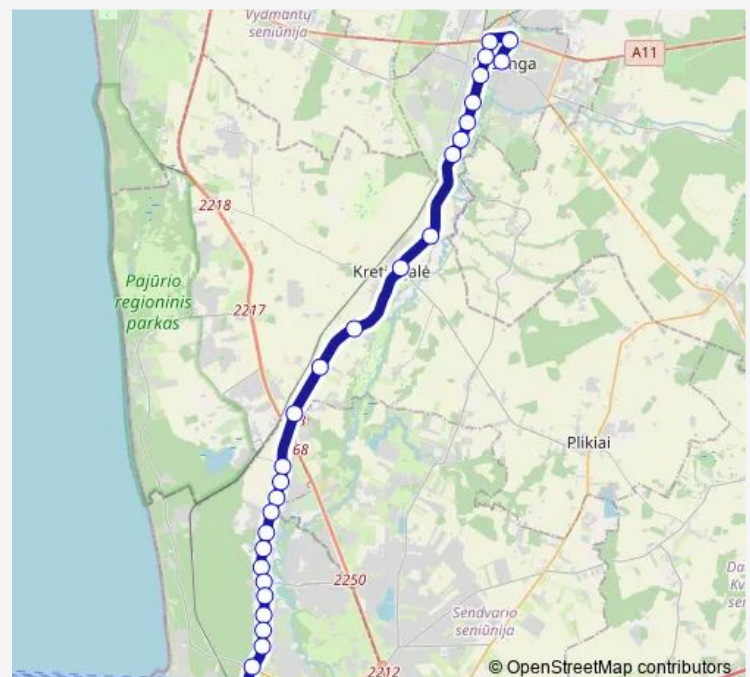

Thursday 07:20-18:50

Friday 07:20-18:50

Saturday 08:40-19:05

Sunday —

Route info

Direction: Rotušė

Stops: 31

Trip Duration: 0 hour 35 min