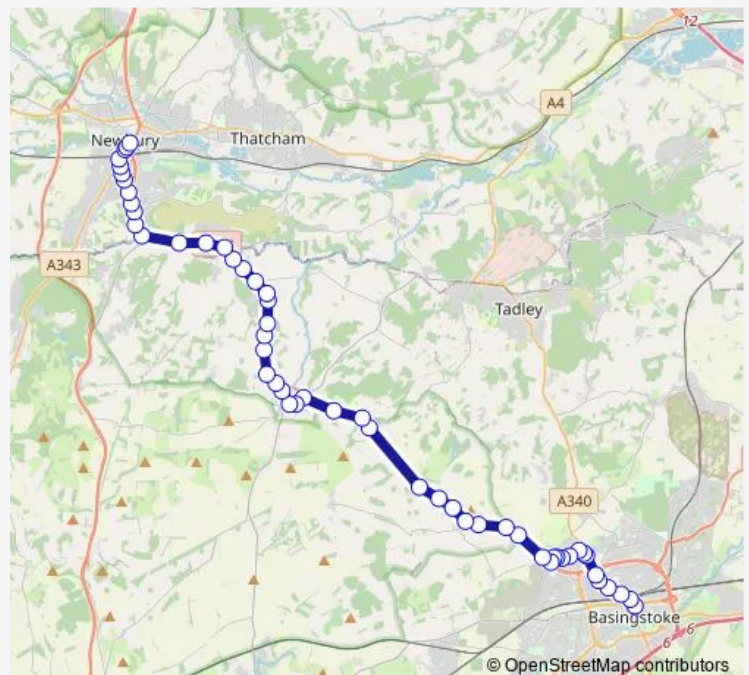

### Route schedule

Bus Station — Newbury Wharf

Monday 06:20-22:40

Tuesday 06:20-22:40

Wednesday 06:20-22:40

Thursday 06:20-22:40

Friday 06:20-22:40

Saturday 06:40-22:40

### Route info

Direction: Bus Station

Stops: 54

Trip Duration: 0 hour 56 min

■ 32 — Basingstoke - Newbury

Pitt Hall Farm

Hannington Turn

Wolverton Pond