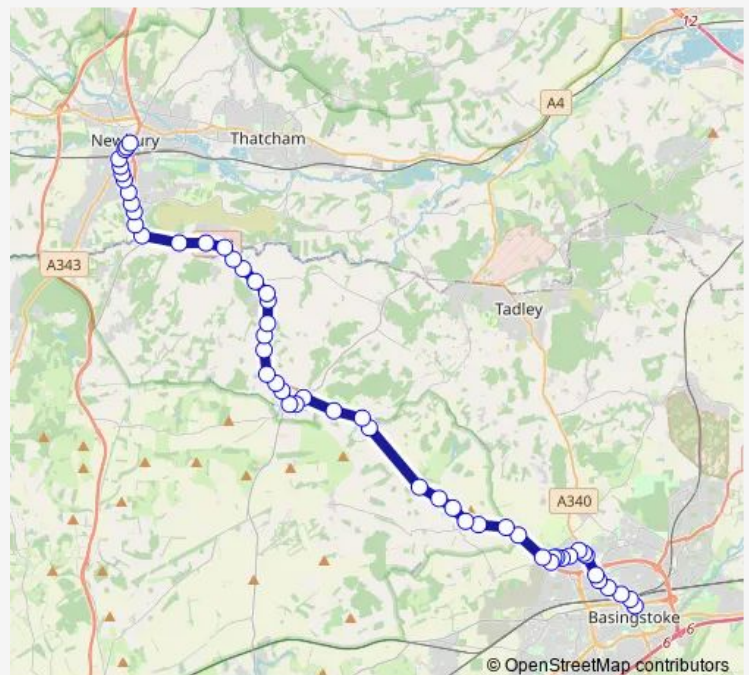

### Route schedule

Bus Station — Newbury Wharf

Monday 06:20-22:40

Tuesday 06:20-22:40

Wednesday 06:20-22:40

Thursday 06:20-22:40

Friday 06:20-22:40

Saturday 06:40-22:40

### Route info

Direction: Bus Station

Stops: 54

Trip Duration: 0 hour 53 min

■ 32 — Basingstoke - Newbury

Pitt Hall Farm

Hannington Turn

Wolverton Pond