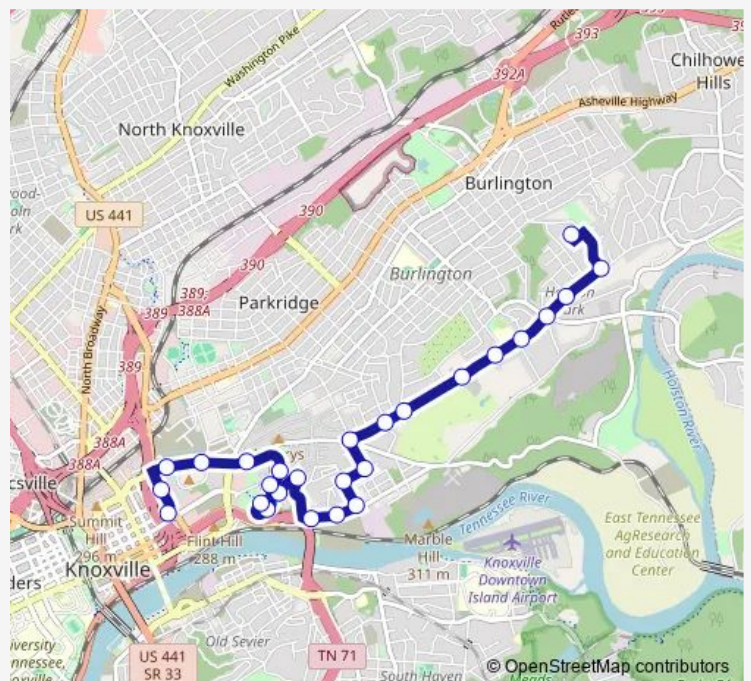

Wednesday 05:59-22:41

Thursday 05:59-22:41

Friday 05:59-22:41

Saturday 06:59-22:41

Sunday —

**Route info**

Direction: Golden Age Retirement Village

Stops: 26

Trip Duration: 0 hour 29 min

32 — 32 Dandridge Avenue

Hazen St WB @ Dandridge Ave

Summit Hill Dr WB @ Bell St

Summit Hill Dr WB @ Patton St

Hall of Fame Dr SB Mid-Block before Church

Knoxville Station Hall of Fame

**Direction**

Knoxville Station Bay A — Golden Age Retirement Village

25 stops

[Open route schedule](#)

Knoxville Station Bay A

Civic Coliseum Entrance Howard B

Howard Baker Jr Av EB @Safety Bldg

Hill Ave NB @ Regency Park

## Route info

Direction: Knoxville Station Bay A

Stops: 25

Trip Duration: 0 hour 20 min

32 Bus time schedules and route maps are available in an offline PDF at [busmaps.com](https://busmaps.com). Use the [busmaps.com](https://busmaps.com) website to see live bus times, train schedule or subway schedule, and step-by-step directions for all public transit in Knoxville