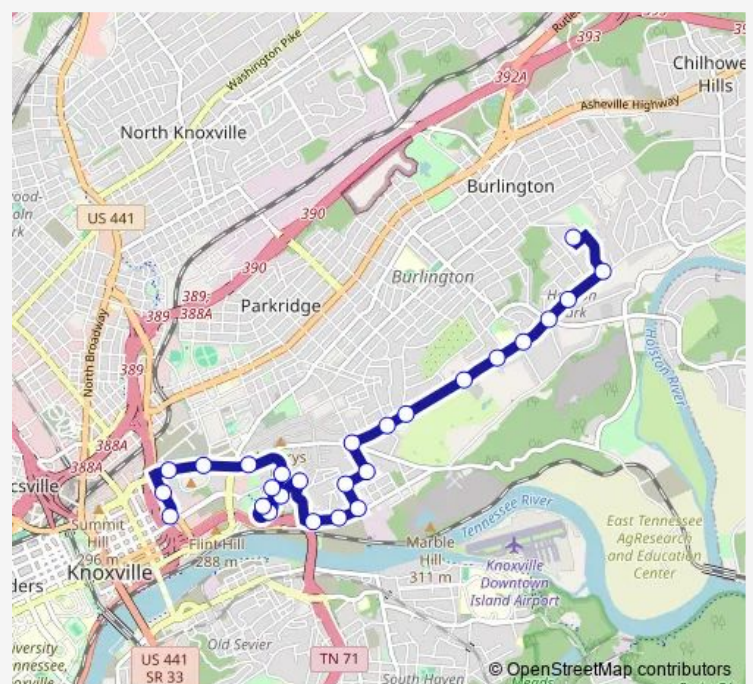

Wednesday 05:59-22:41

Thursday 05:59-22:41

Friday 05:59-22:41

Saturday 06:59-22:41

Sunday —

Route info

Direction: Golden Age Retirement Village

Stops: 26

Trip Duration: 0 hour 20 min

32 — 32 Dandridge Avenue

Hazen St WB @ Dandridge Ave

Summit Hill Dr WB @ Bell St

Summit Hill Dr WB @ Patton St

Hall of Fame Dr SB Mid-Block before Church

Knoxville Station Hall of Fame

Direction

Knoxville Station Bay A — Golden Age Retirement Village

25 stops

[Open route schedule](#)

Knoxville Station Bay A

Civic Coliseum Entrance Howard B

Howard Baker Jr Av EB @Safety Bldg

Hill Ave NB @ Regency Park

Monday 06:30-23:15

Tuesday 06:30-23:15

Wednesday 06:30-23:15

Thursday 06:30-23:15

Friday 06:30-23:15

Saturday 07:30-23:15

Sunday —

Route info