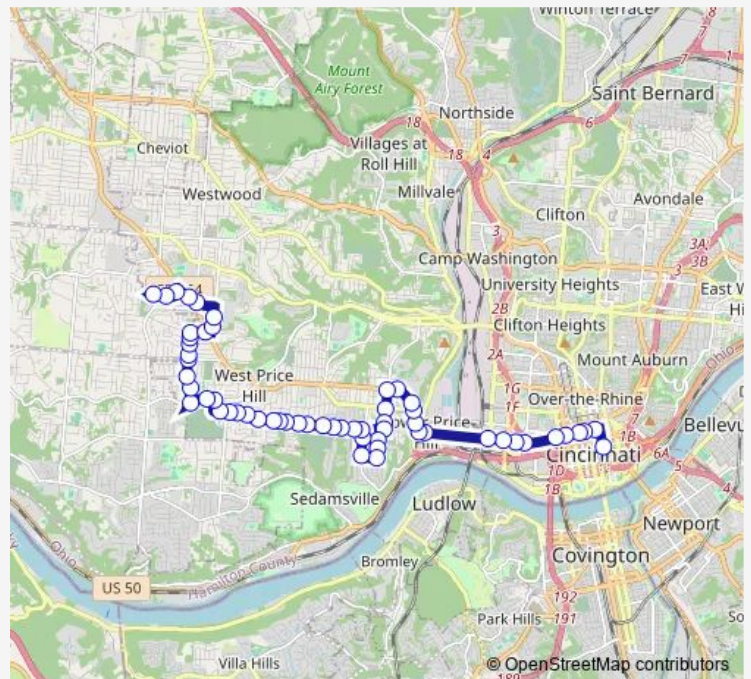

Grand AVE & 8TH St

Hawthorne AVE & Phillips Ave

Route schedule

Government Square Area H — Glenway Crossing Transit Center D

Monday 05:15-22:45

Tuesday 05:15-22:45

Wednesday 05:15-22:45

Thursday 05:15-22:45

Friday 05:15-22:45

Saturday 06:20-21:25

Sunday 06:20-21:25

Route info

Direction: Government Square Area H

Stops: 58

Trip Duration: 0 hour 43 min

32 — West 8th Street

Hawthorne AVE 651

Hawthorne AVE & Bassett Rd

Elberon AVE & Bassett Rd

Elberon AVE & Phillips Ave

8TH ST & Elberon Ave

8TH ST & Woodlawn Ave

8TH ST & Mcpherson Ave

8TH ST & Enright Ave

Saturday 05:39-20:49

Sunday 05:42-20:50

Route info

Direction: Glenway Crossing Transit Center D

Stops: 54

Trip Duration: 0 hour 38 min

8TH ST & Academy Ave

8TH ST & Kirbert Ave