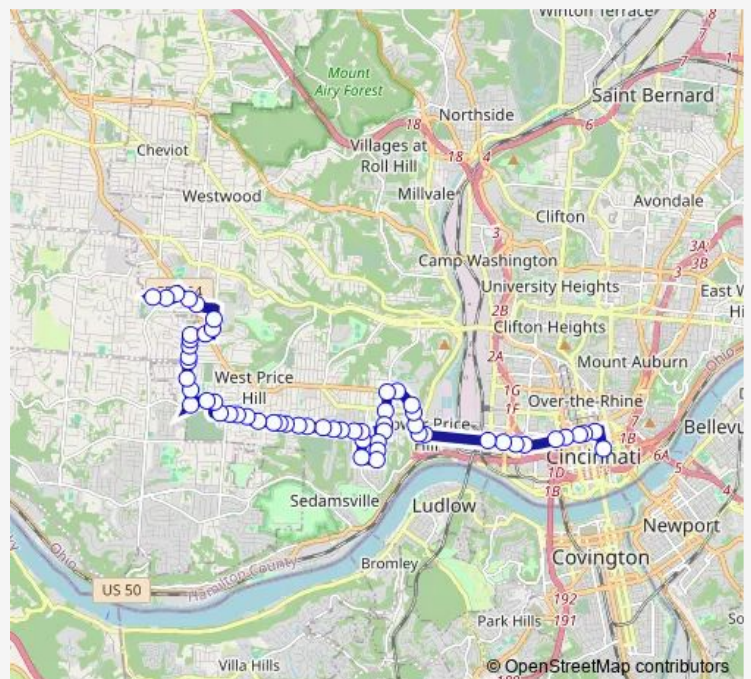

Grand AVE & Price Ave

Grand AVE & 8TH St

Hawthorne AVE & Phillips Ave

Route schedule

Government Square Area H — Glenway Crossing Transit Center A

Monday 05:15-22:45

Tuesday 05:15-22:45

Wednesday 05:15-22:45

Thursday 05:15-22:45

Friday 05:15-22:45

Saturday 06:20-21:25

Sunday 06:20-21:25

Route info

Direction: Government Square Area H

Stops: 58

Trip Duration: 0 hour 42 min

32 — West 8th Street

Hawthorne AVE 651

Hawthorne AVE & Bassett Rd

Elberon AVE & Bassett Rd

Elberon AVE & Phillips Ave

8TH ST & Elberon Ave

8TH ST & Woodlawn Ave

8TH ST & Mcpherson Ave

Friday 04:35-22:09

Saturday 05:39-20:49

Sunday 05:42-20:50

Route info

Direction: Glenway Crossing Transit Center A

Stops: 54

Trip Duration: 0 hour 36 min

8TH ST & Academy Ave