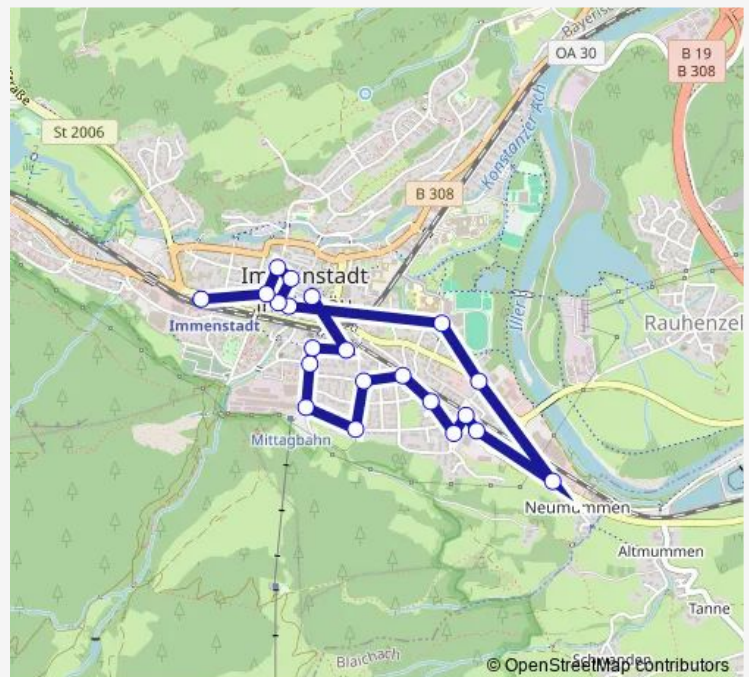

Direction

Immenstadt, Marienplatz — Immenstadt

21 stops

[Open route schedule](#)

Immenstadt, Marienplatz

Immenstadt, Stuibenstr./Eisd.

Immenstadt, Mittagstr./Aok

Immenstadt, Mittagstr.

Immenstadt, Mittagbahn

Immenstadt, Flurstr./Sudetens.

Immenstadt, Sudetenstr./Horns.

Immenstadt, Liststr. 11

Immenstadt, Gaisbühlstr.

Immenstadt, Zieglerstr.

Immenstadt, Liststr./Unterf.

Immenstadt, Liststr./Lidl

Immenstadt

Route schedule

Immenstadt, Marienplatz — Immenstadt

Monday 07:15-17:15

Tuesday 07:15-17:15

Wednesday 07:15-17:15

Thursday 07:15-17:15

Friday 07:15-17:15

Saturday 08:15-12:15

Sunday —

Route info

Direction: Immenstadt, Marienplatz

Stops: 21

Trip Duration: 0 hour 21 min

32 Bus time schedules and route maps are available in an offline PDF at busmaps.com. Use the busmaps.com website to see live bus times, train schedule or subway schedule, and step-by-step directions for all public transit in Immenstadt im Allgau