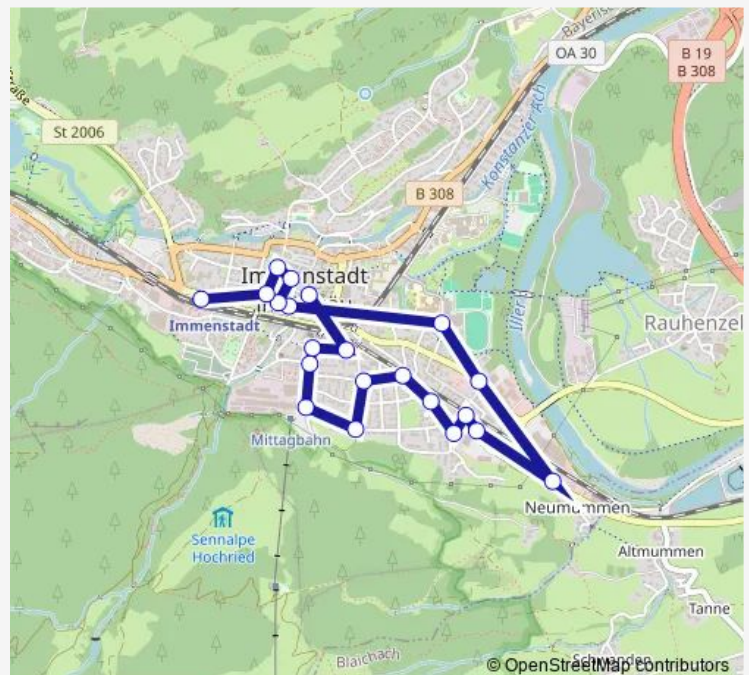

Immenstadt, Mittagbahn

Immenstadt, Flurstr./Sudetens.

Immenstadt, Sudetenstr./Horns.

Immenstadt, Liststr. 11

Immenstadt, Gaisbühlstr.

Immenstadt, Zieglerstr.

Immenstadt, Liststr./Unterf.

Immenstadt, Liststr./Lidl

### Route schedule

Immenstadt, Marienplatz — Immenstadt

Monday	07:15-17:15
Tuesday	07:15-17:15
Wednesday	07:15-17:15
Thursday	07:15-17:15
Friday	07:15-17:15
Saturday	08:15-12:15
Sunday	—

### Route info

Direction: Immenstadt, Marienplatz

Stops: 21

Trip Duration: 0 hour 21 min

32 Bus time schedules and route maps are available in an offline PDF at [busmaps.com](https://busmaps.com). Use the [busmaps.com](https://busmaps.com) website to see live bus times, train schedule or subway schedule, and step-by-step directions for all public transit in Immenstadt im Allgau