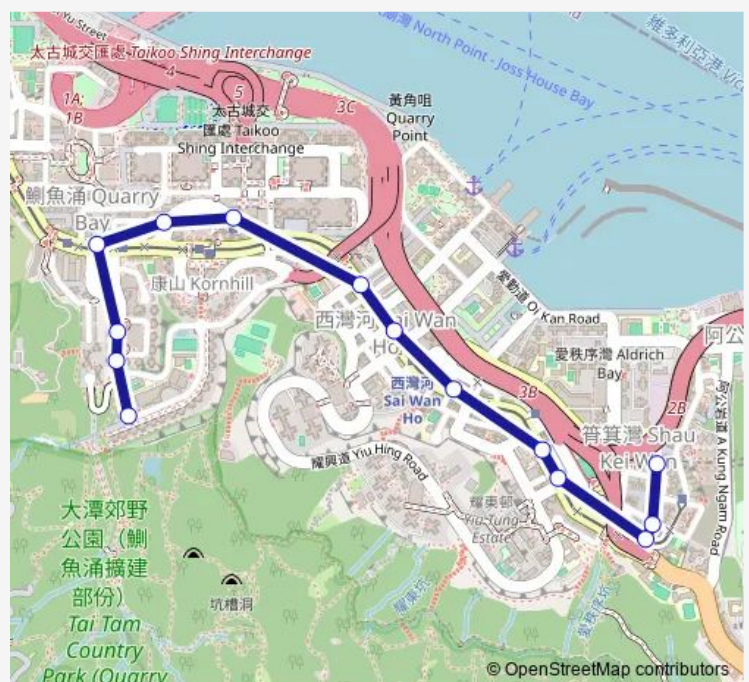

HONG YUE STREET, NEAR KORNHILL BLOCK J

HONG SHING STREET, NEAR KORNHILL BLOCK F

Route schedule

MONG LUNG STREET, NEAR PERFECT MOUNT GARDENS BLOCK D — HONG SHING STREET, NEAR KORNHILL RECREATION CLUB

Monday	06:35-20:40
Tuesday	06:35-20:40
Wednesday	06:35-20:40
Thursday	06:35-20:40
Friday	06:35-20:40
Saturday	06:35-20:40
Sunday	06:35-20:40

Route info

Direction: MONG LUNG STREET, NEAR PERFECT MOUNT GARDENS BLOCK D

Stops: 18

Trip Duration: 0 hour 9 min

■ 32 — Kornhill - Shau KEI WAN Station

HONG SHING STREET, NEAR KORNHILL RECRE-
ATION CLUB

Direction

Route info

Direction: HONG SHING STREET, NEAR KORNHILL RECREATION CLUB

Stops: 14

Trip Duration: 0 hour 9 min

32 Bus time schedules and route maps are available in an offline PDF at busmaps.com. Use the busmaps.com website to see live bus times, train schedule or subway schedule, and step-by-step directions for all public transit in Shau Kei Wan