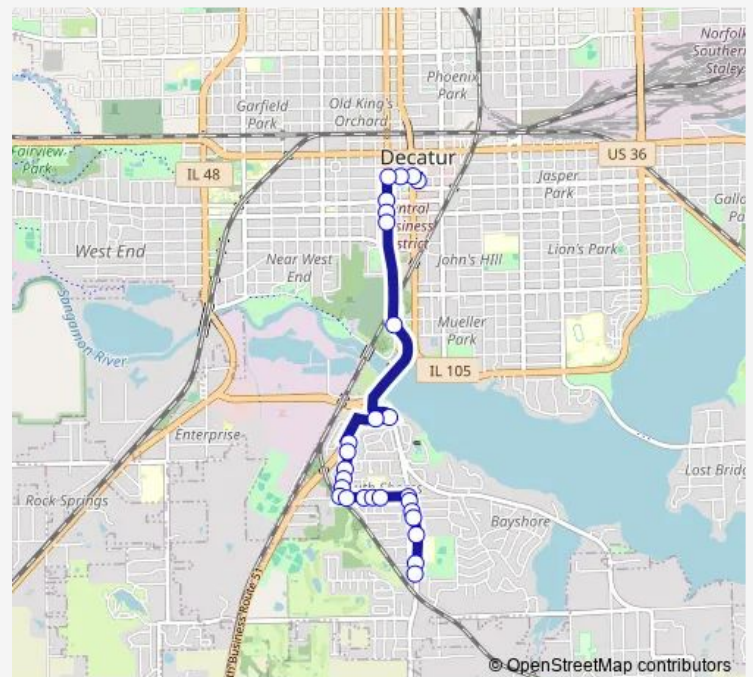

Thursday 05:48-18:15

Friday 05:48-18:15

Saturday 06:15-18:15

Sunday —

Route info

Direction: Transit Center BAY 12

Stops: 27

Trip Duration: 0 hour 14 min

32 — South Shores

S Franklin ST RD & E Imboden Dr

S Franklin ST RD & Wayside Ave

S Franklin ST RD & LA Salle Dr

S Franklin ST RD & W Bristol Dr

S Franklin ST RD & Hill Park Dr

S Franklin ST RD & Timari Ct

Direction

S Franklin ST RD & Timari Ct — Transit Center BAY 12

31 stops

[Open route schedule](#)

S Franklin ST RD & Timari Ct

S Franklin ST RD & Hill Park Dr

S Franklin ST RD & W Bristol Dr

S Franklin ST RD & LA Salle Dr

Direction: S Franklin ST RD & Timari Ct

Stops: 31

Trip Duration: 0 hour 11 min

S Franklin ST & E Decatur St

S Franklin ST & E Macon St

S Franklin ST & W Wood St

S Franklin ST & E Main St

N Franklin ST & South Park St