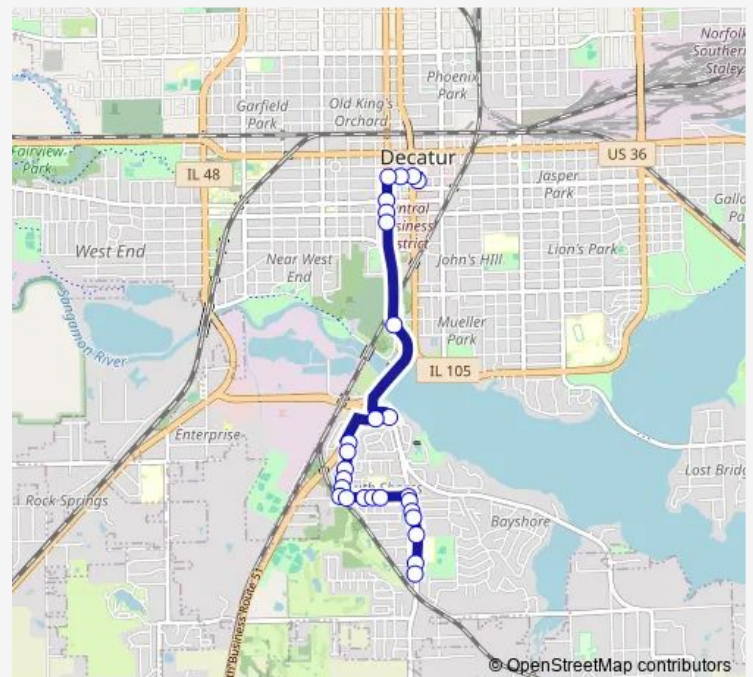

### Route schedule

Transit Center BAY 12 — S Franklin ST RD & Timari Ct

Monday 05:48-18:15

Tuesday 05:48-18:15

Wednesday 05:48-18:15

Thursday 05:48-18:15

Friday 05:48-18:15

Saturday 06:15-18:15

### Route info

Direction: Transit Center BAY 12

Stops: 27

Trip Duration: 0 hour 14 min

32 — South Shores

BusMaps

S Franklin ST RD & E Imboden Dr

S Franklin ST RD & Wayside Ave

S Franklin ST RD & LA Salle Dr

S Franklin ST RD & W Bristol Dr

S Franklin ST RD & Hill Park Dr

S Franklin ST RD & Timari Ct

**Direction**

S Franklin ST RD &amp; Timari Ct — Transit Center BAY 12

31 stops

[Open route schedule](#)

## Route info

Direction: S Franklin ST RD &amp; Timari Ct

Stops: 31

Trip Duration: 0 hour 11 min

S Franklin ST & E Decatur St

S Franklin ST & E Macon St

S Franklin ST & W Wood St

S Franklin ST & E Main St