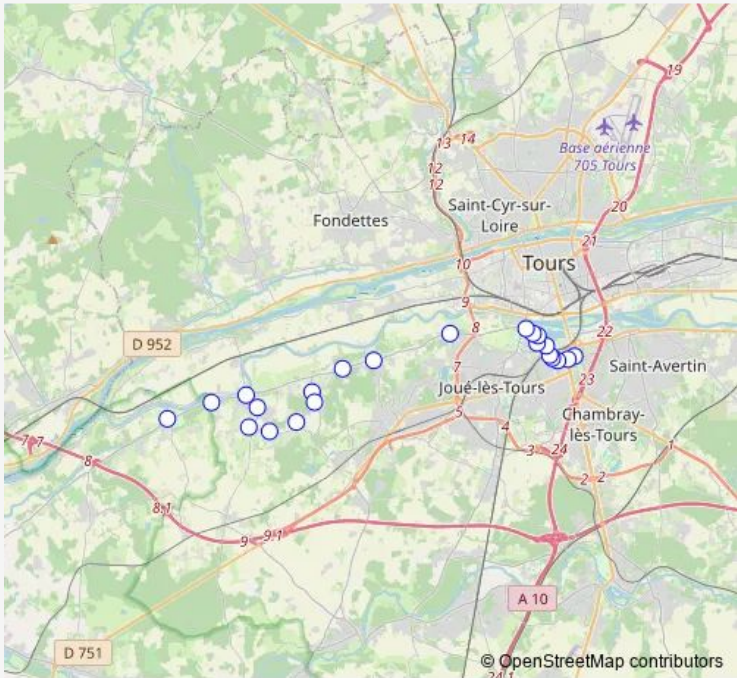

Direction
 Villandry Centre — Lycée Grandmont
 22 stops
[Open route schedule](#)

- Villandry Centre
- Grottes
- Savonnières
- Paradis
- Métairies
- L'Oucherie
- Audeverdière
- Petit Bois
- Chesnaies
- Les Touches
- Grand Moulin
- La Jonchère
- Jacques Monod
- Michelin
- Fac 2 Lions
- Polytech
- Dassault
- Trobriand
- Camélias
- Camus
- Alouette

Route schedule
 Villandry Centre — Lycée Grandmont

Monday	07:01-18:06
Tuesday	07:01-12:59
Wednesday	07:01-12:59
Thursday	07:01-18:06
Friday	07:01-12:59
Saturday	—
Sunday	12:51-18:06

Route info
 Direction: Villandry Centre
 Stops: 22
 Trip Duration: 0 hour 35 min

32 — Villandry Centre - Fac 2 Lions **BusMaps**

Direction

Lycée Grandmont — Villandry Centre

22 stops

[Open route schedule](#)

Lycée Grandmont

Alouette

Camus

Thursday 12:20-18:10

Friday 12:20-18:10

Saturday —

Sunday 14:18-17:33

Route info

Direction: Lycée Grandmont

Stops: 22

Trip Duration: 0 hour 33 min