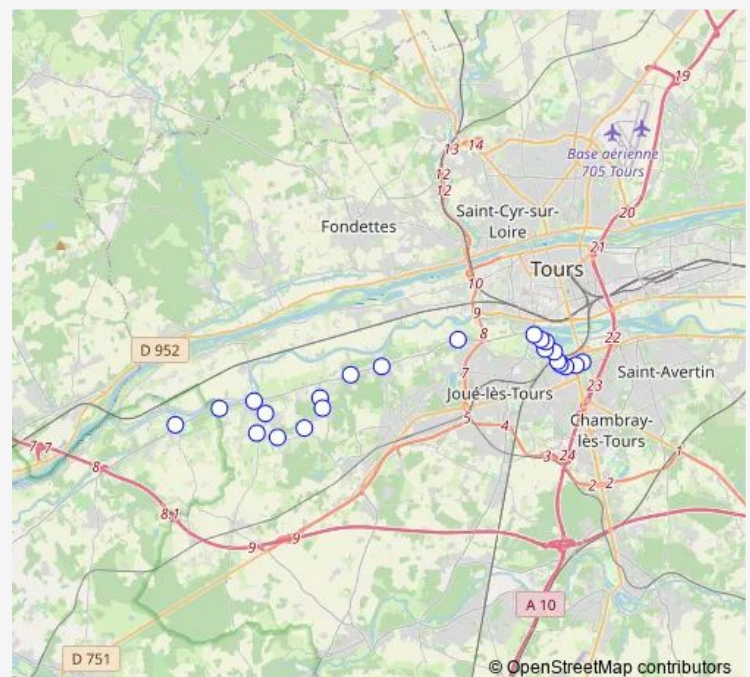

Direction

Villandry Centre — Lycée Grandmont

22 stops

[Open route schedule](#)

Villandry Centre

Grottes

Savonnières

Paradis

Alouette

Route schedule

Villandry Centre — Lycée Grandmont

Monday 07:01-18:06

Tuesday 07:01-12:59

Wednesday 07:01-12:59

Thursday 07:01-18:06

Friday 07:01-12:59

Saturday —

Sunday 12:51-18:06

Route info

Direction: Villandry Centre

Stops: 22

Trip Duration: 0 hour 39 min

Direction

Lycée Grandmont — Villandry Centre

22 stops

[Open route schedule](#)

Lycée Grandmont

Alouette

Camus

Camélias

Trobriand

Dassault