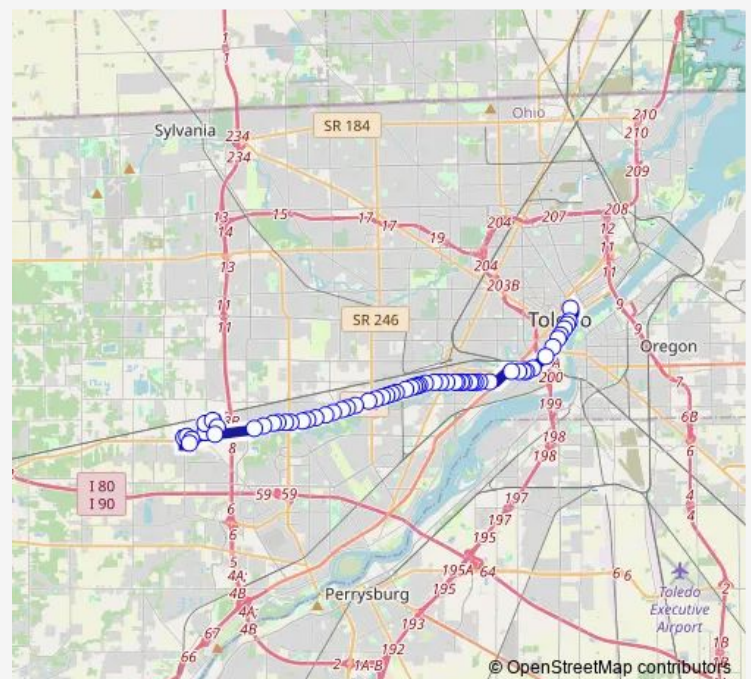

Airport & Sugar Creek Sw

Airport & Wenz Sw

Airport & Brookview Sw

Airport & Brookview Se

Airport & Highland Sw

Airport & Byrne Sw

Airport & Wyman Sw

Airport & Thornwood Sw

Airport & Brysen Sw

### Route schedule

Holland Kroger — Huron & Orange NE (APT Side)

Monday 04:58-20:58

Tuesday 04:58-20:58

Wednesday 04:58-20:58

Thursday 04:58-20:58

Friday 04:58-20:58

Saturday 06:28-19:28

### Route info

Direction: Holland Kroger

Stops: 48

Trip Duration: 0 hour 47 min

32 — Detour Holland/Spring Meadows via South/Airport

Airport & Elmdale Se

Airport & Barclay Sw

Airport & Caswell Sw