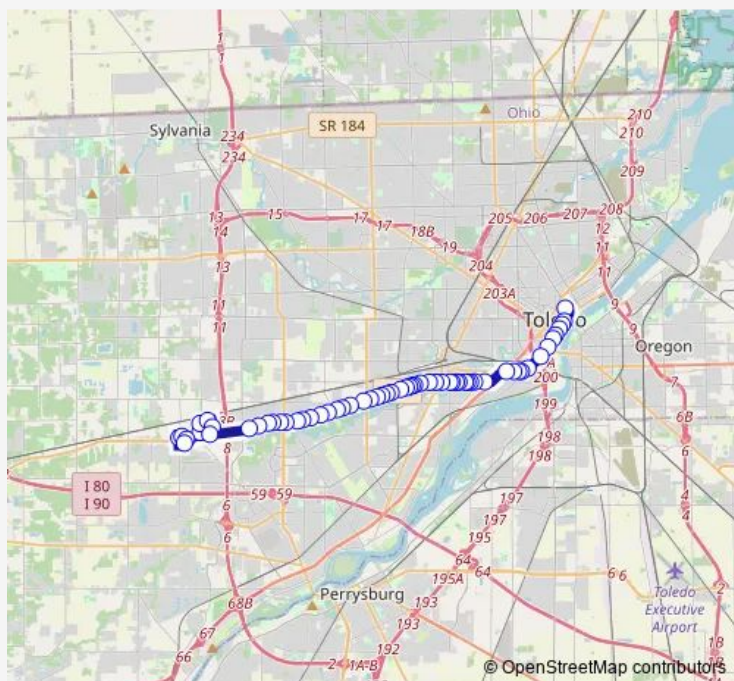

Western & Field Ne

Western & Wasaon Ne

Western & Canal Ne

South and Daniels Nw

South & Spencer Nw

South & Wendell Ne

South & Carlton Ne

South & Nicholas Ne

South & Hampton Ne

South & Ogden Ne

South & Toronto Ne

Route schedule

Huron & Cherry (HUB Side) — Holland Kroger

Monday 06:00-22:00

Tuesday 06:00-22:00

Wednesday 06:00-22:00

Thursday 06:00-22:00

Friday 06:00-22:00

Saturday 07:30-21:00

Sunday 07:30-19:30

Route info

Direction: Huron & Cherry (HUB Side)

Stops: 60

Trip Duration: 0 hour 50 min

South & Woodsdale Ne

South & Shasta Ne

South & Decatur Ne

South & Danberry Ne

Airport & Apple Nw

Airport & Bronx Ne

Airport & Colima Ne

Airport & Durango Ne