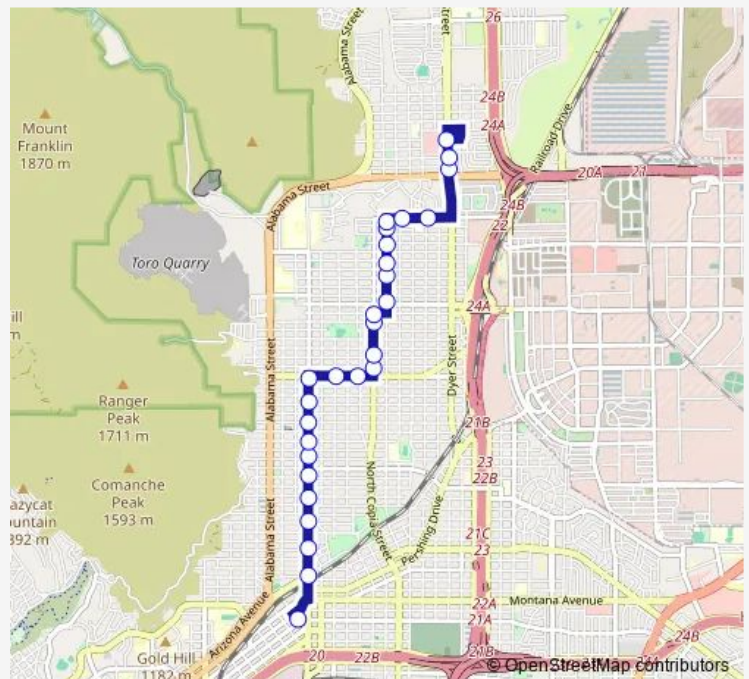

### Route schedule

Five Points Terminal Bay F — 5631 DyerSheppard

Monday	05:30-20:45
Tuesday	05:30-20:45
Wednesday	05:30-20:45
Thursday	05:30-20:45
Friday	05:30-20:45
Saturday	05:30-19:05
Sunday	—

### Route info

Direction: Five Points Terminal Bay F

Stops: 28

Trip Duration: 0 hour 23 min

32 — 5 Points/Piedras/Ft Bliss

Byron St/Lincoln Ave

ByronHayes

HayesRussell

HayesLackland

5308 Dyer/Keltner

5440 DyerMcconnell

5631 DyerSheppard

**Direction**

5631 DyerSheppard — Five Points Terminal Bay F

36 stops

[Open route schedule](#)

## Route schedule

5631 DyerSheppard — Five Points Terminal Bay F

Monday 05:49-20:18

Tuesday 05:49-20:18

Wednesday 05:49-20:18

Thursday 05:49-20:18

Friday 05:49-20:18

Saturday 05:49-19:28