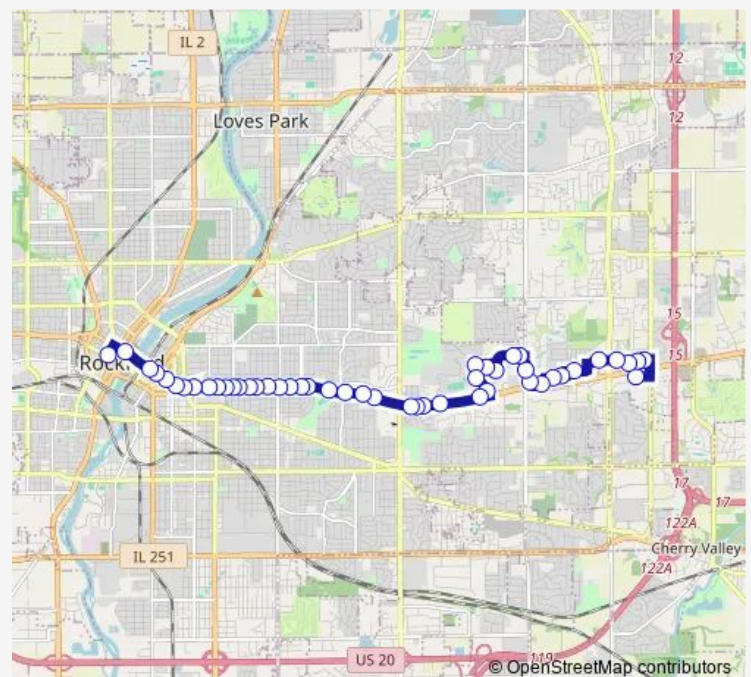

Roxbury Rockford Orthodontics-W-Inbound

Roxbury East State-NWC-Inbound

E State OSF Center for Health-NEC-Inbound

E State Rockford University-NEC-Inbound

Route schedule

Walton Walmart-S — Downtown Transfer Center

Monday —

Tuesday —

Wednesday —

Thursday —

Friday —

Saturday —

Sunday 18:40-23:40

Route info

Direction: Walton Walmart-S

Stops: 48

Trip Duration: 0 hour 30 min

32 — East State Night

BusMaps

E State Flintridge-NEC-Inbound

E State Dawn-NEC-Inbound

E State Ridgeview-NEC-Inbound

Sunday 18:15-23:15

Route info

Direction: Downtown Transfer Center Berth L

Stops: 47

Trip Duration: 0 hour 25 min

E State Don Carter Lanes-S-Outbound

E State Lynmar

E State @ Mary's Market St