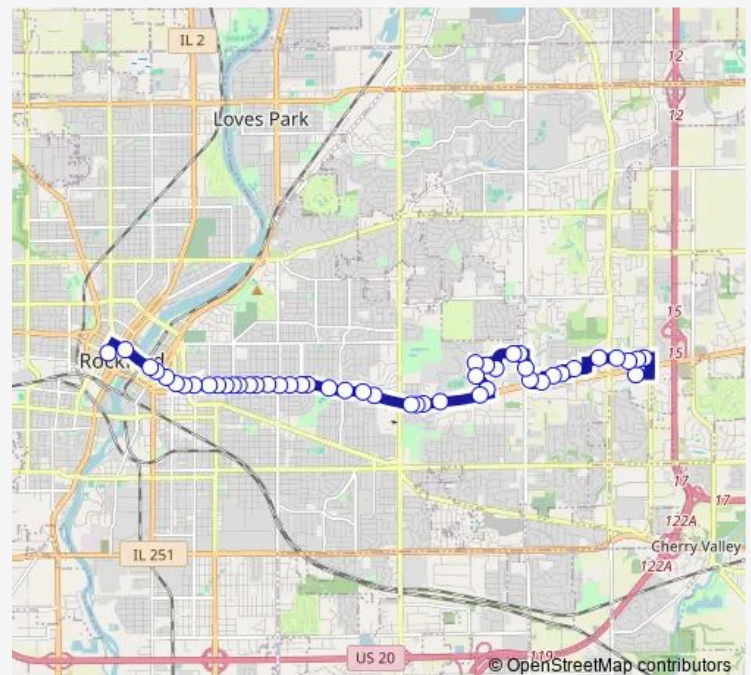

Roxbury East State-NWC-Inbound

E State OSF Center for Health-NEC-Inbound

E State Rockford University-NEC-Inbound

### Route schedule

Walton Walmart-S — Downtown Transfer Center

Monday —

Tuesday —

Wednesday —

Thursday —

Friday —

Saturday —

### Route info

Direction: Walton Walmart-S

Stops: 48

Trip Duration: 0 hour 30 min

32 — East State Night

E State Flintridge-NEC-Inbound

E State Dawn-NEC-Inbound

E State Ridgeview-NEC-Inbound

## Route info

Direction: Downtown Transfer Center Berth L

Stops: 47

Trip Duration: 0 hour 25 min

E State Don Carter Lanes-S-Outbound

E State Lynmar

E State @ Mary's Market St

E State Equality Lodge-S-Outbound